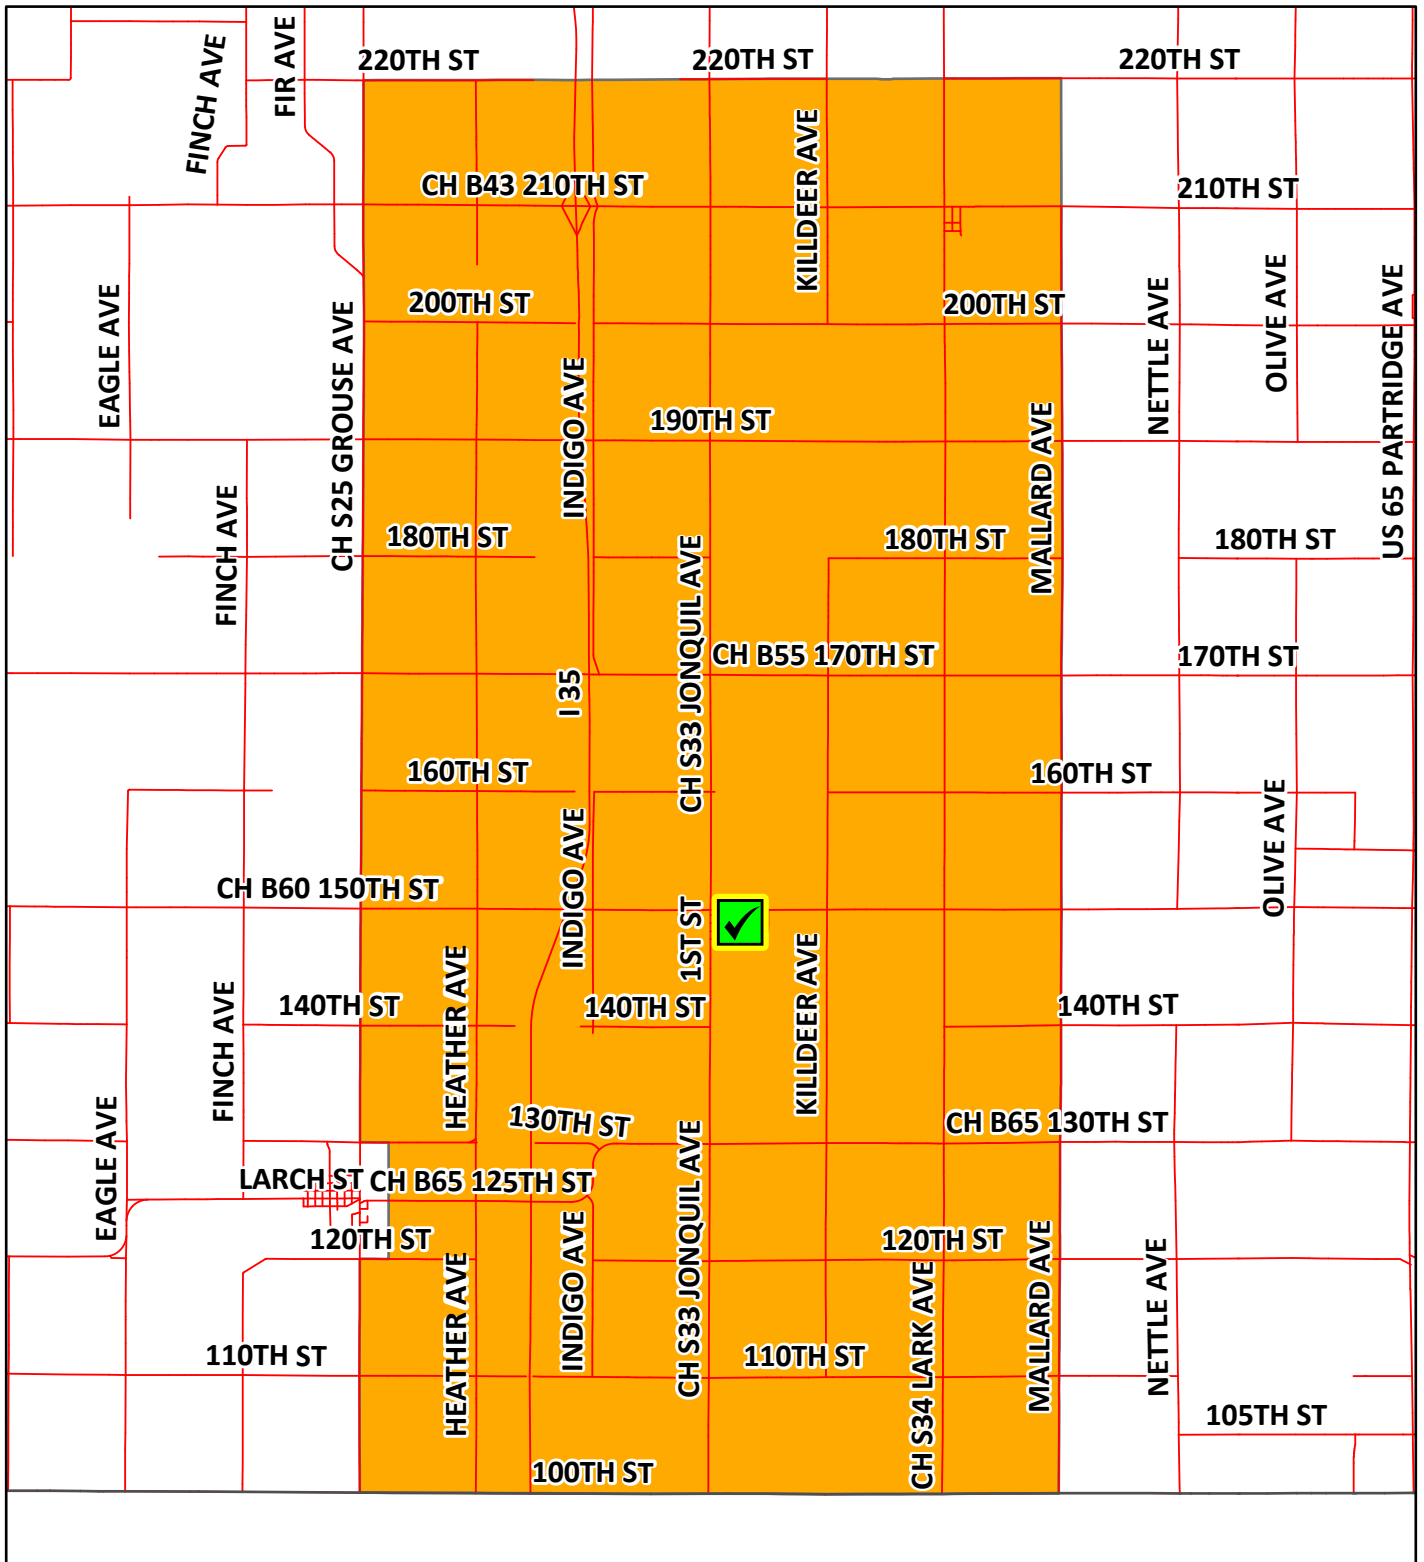

# Precinct: Mount Vernon/Pleasant Valley Townships

**Polling Location:** Swaledale Town Hall  
402 Main St

This map produced in the GIS Office of  
the Cerro Gordo County Auditor  
Last Updated: December 2024

**Polling Location**