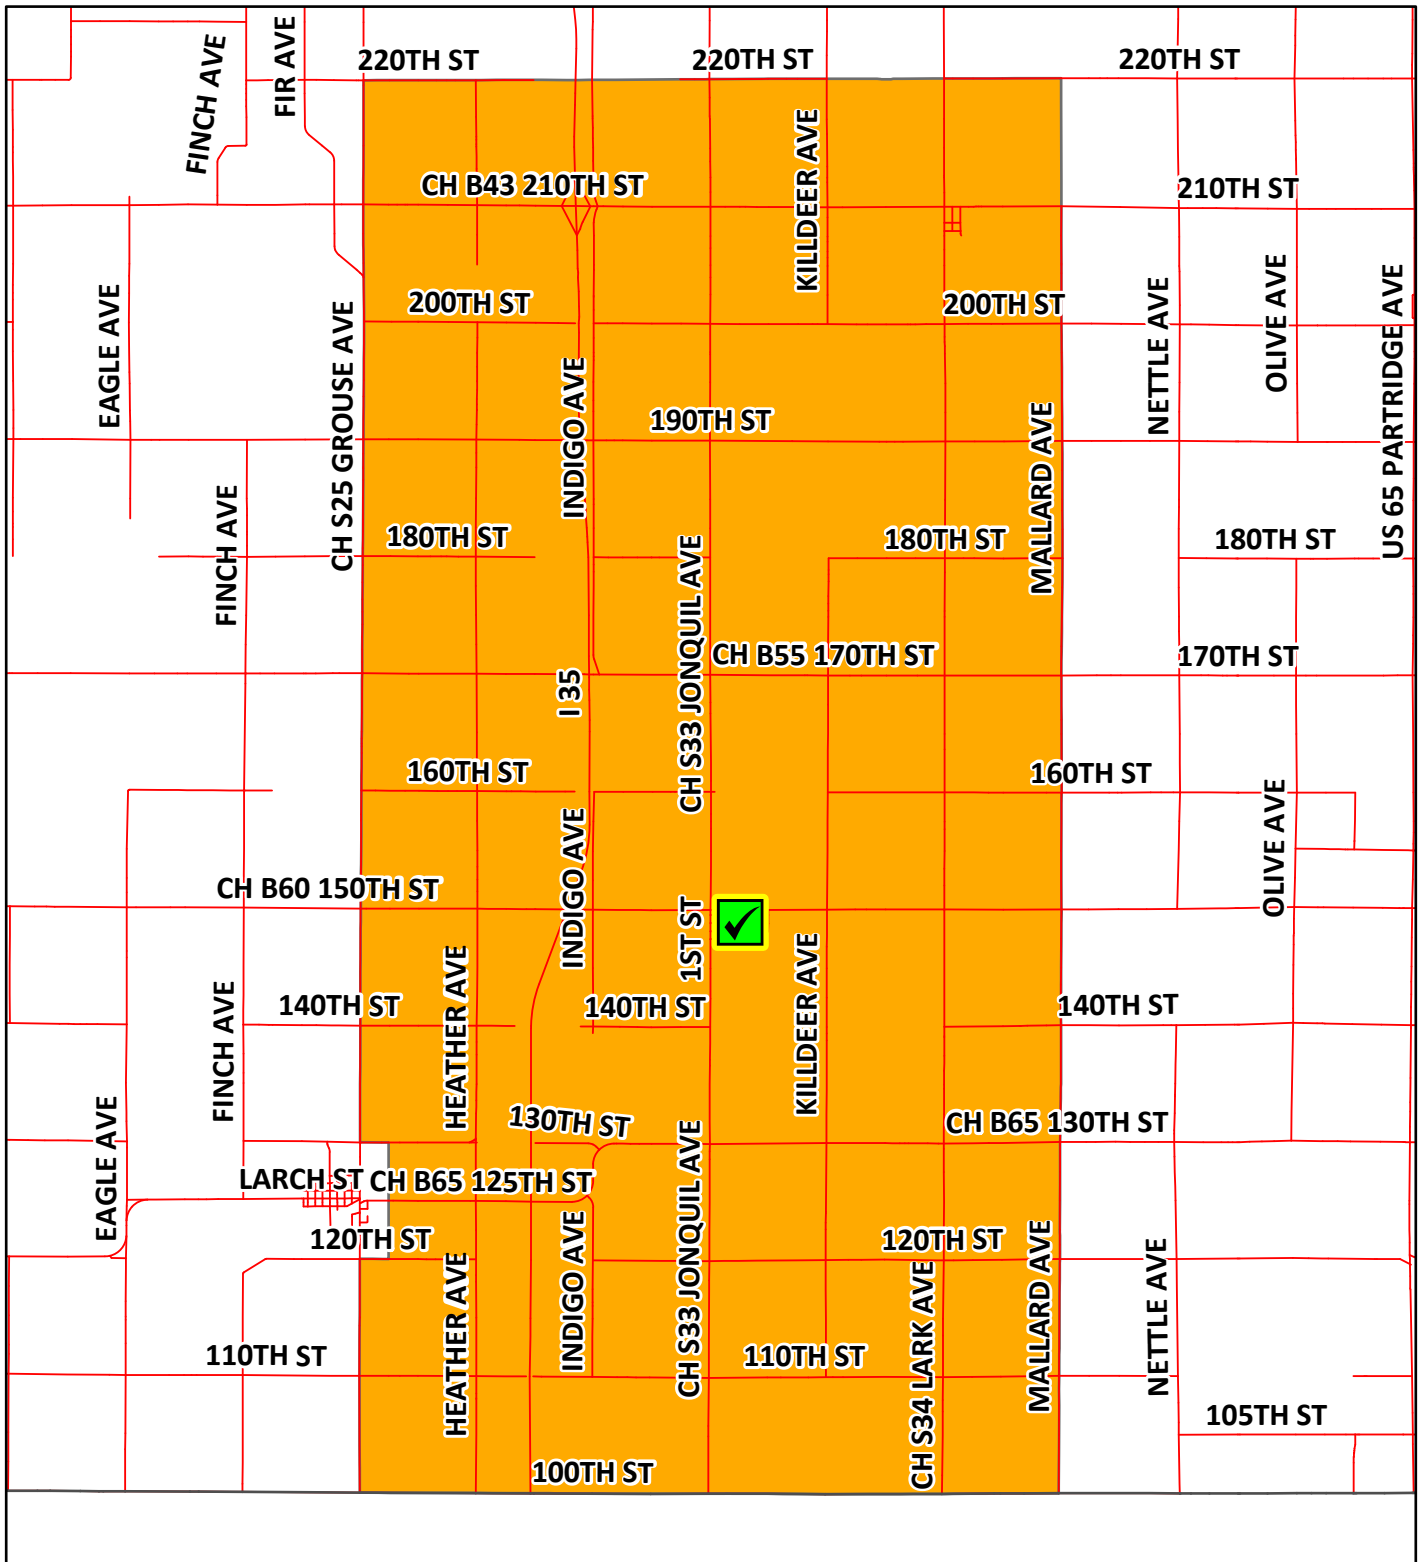

Precinct: Mount Vernon/Pleasant Valley Townships

Polling Location: Swaledale Town Hall
402 Main St

This map produced in the GIS Office of
the Cerro Gordo County Auditor
Last Updated: July 2024

Polling Location