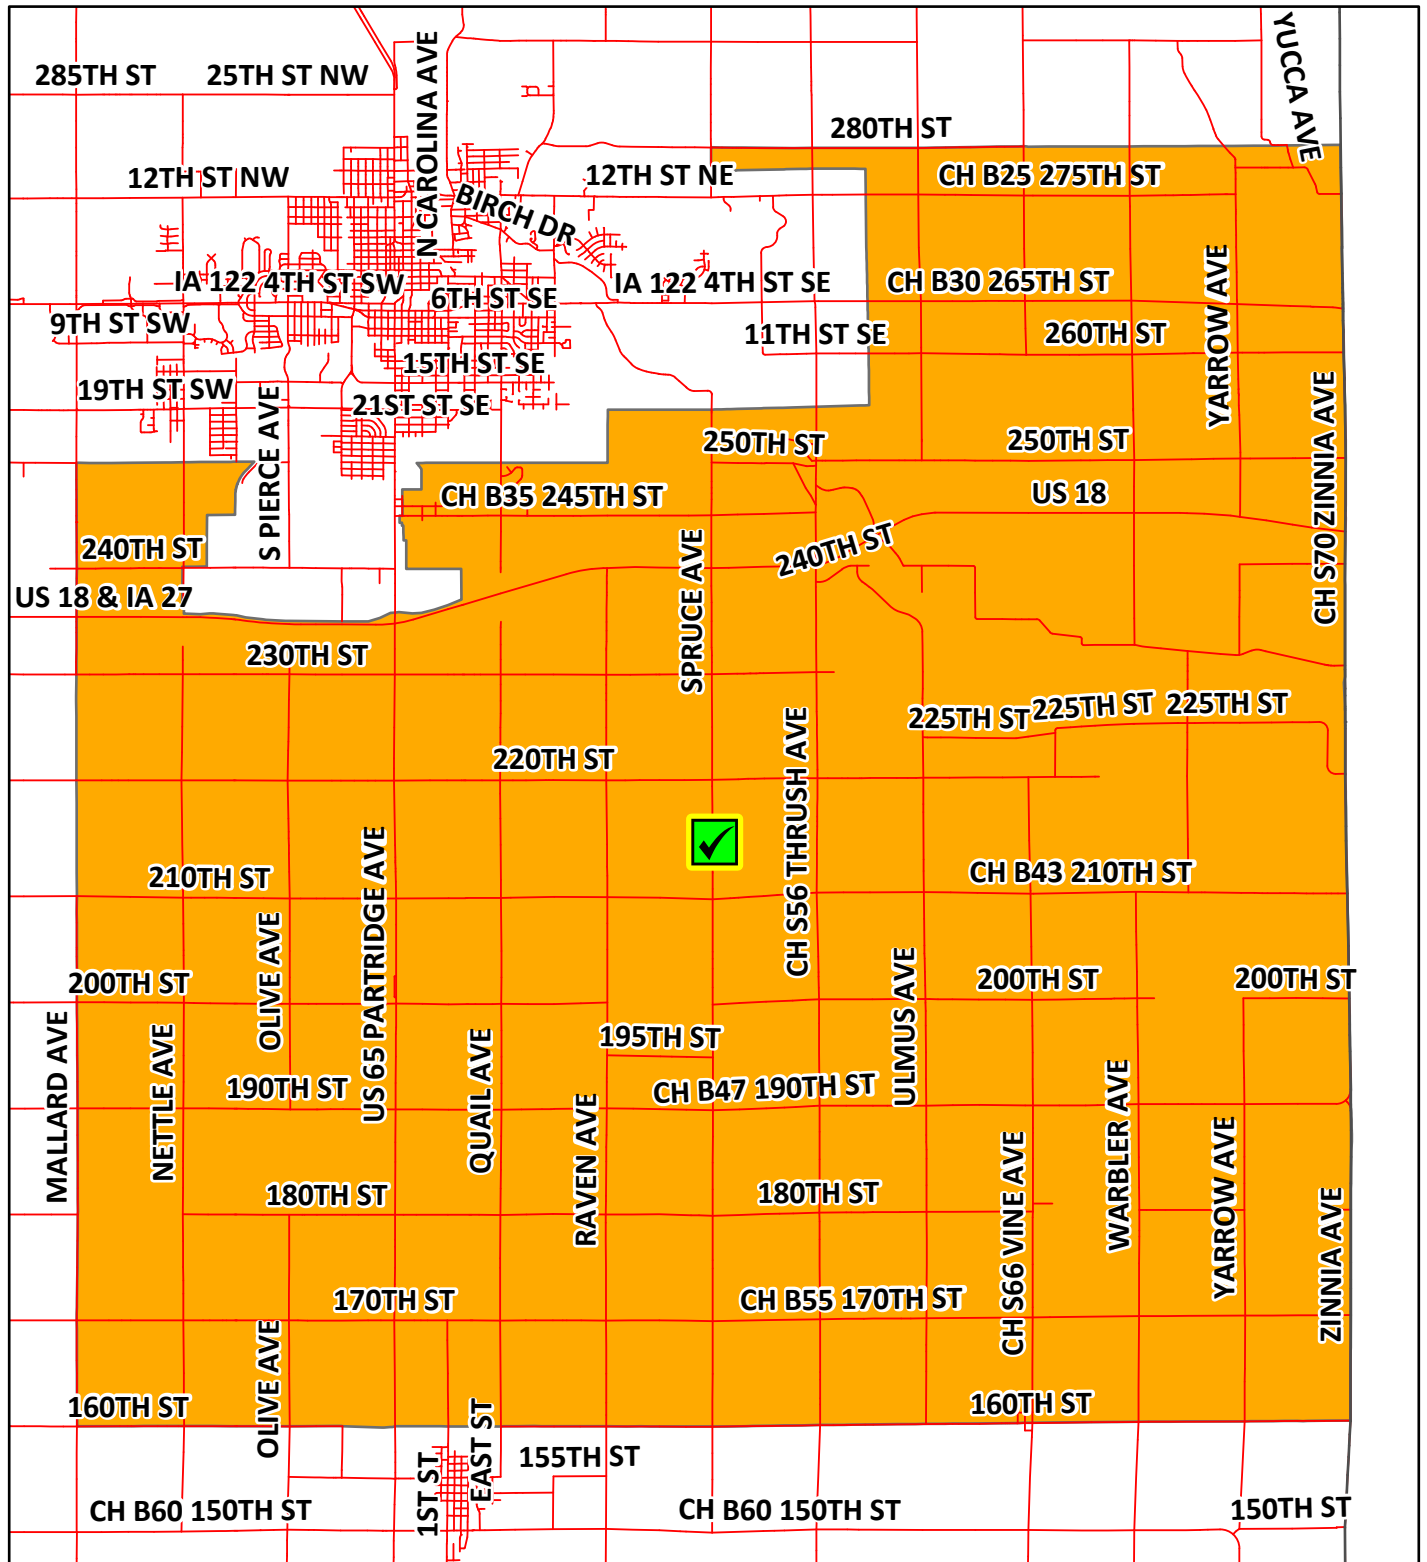

**Precinct: Mason (South)/Bath/Portland/Owen Townships**  
**Polling Location: Hanford Community Church**  
12411 Spruce Ave

This map produced in the GIS Office of  
the Cerro Gordo County Auditor  
Last Updated: December 2024

**Polling Location**