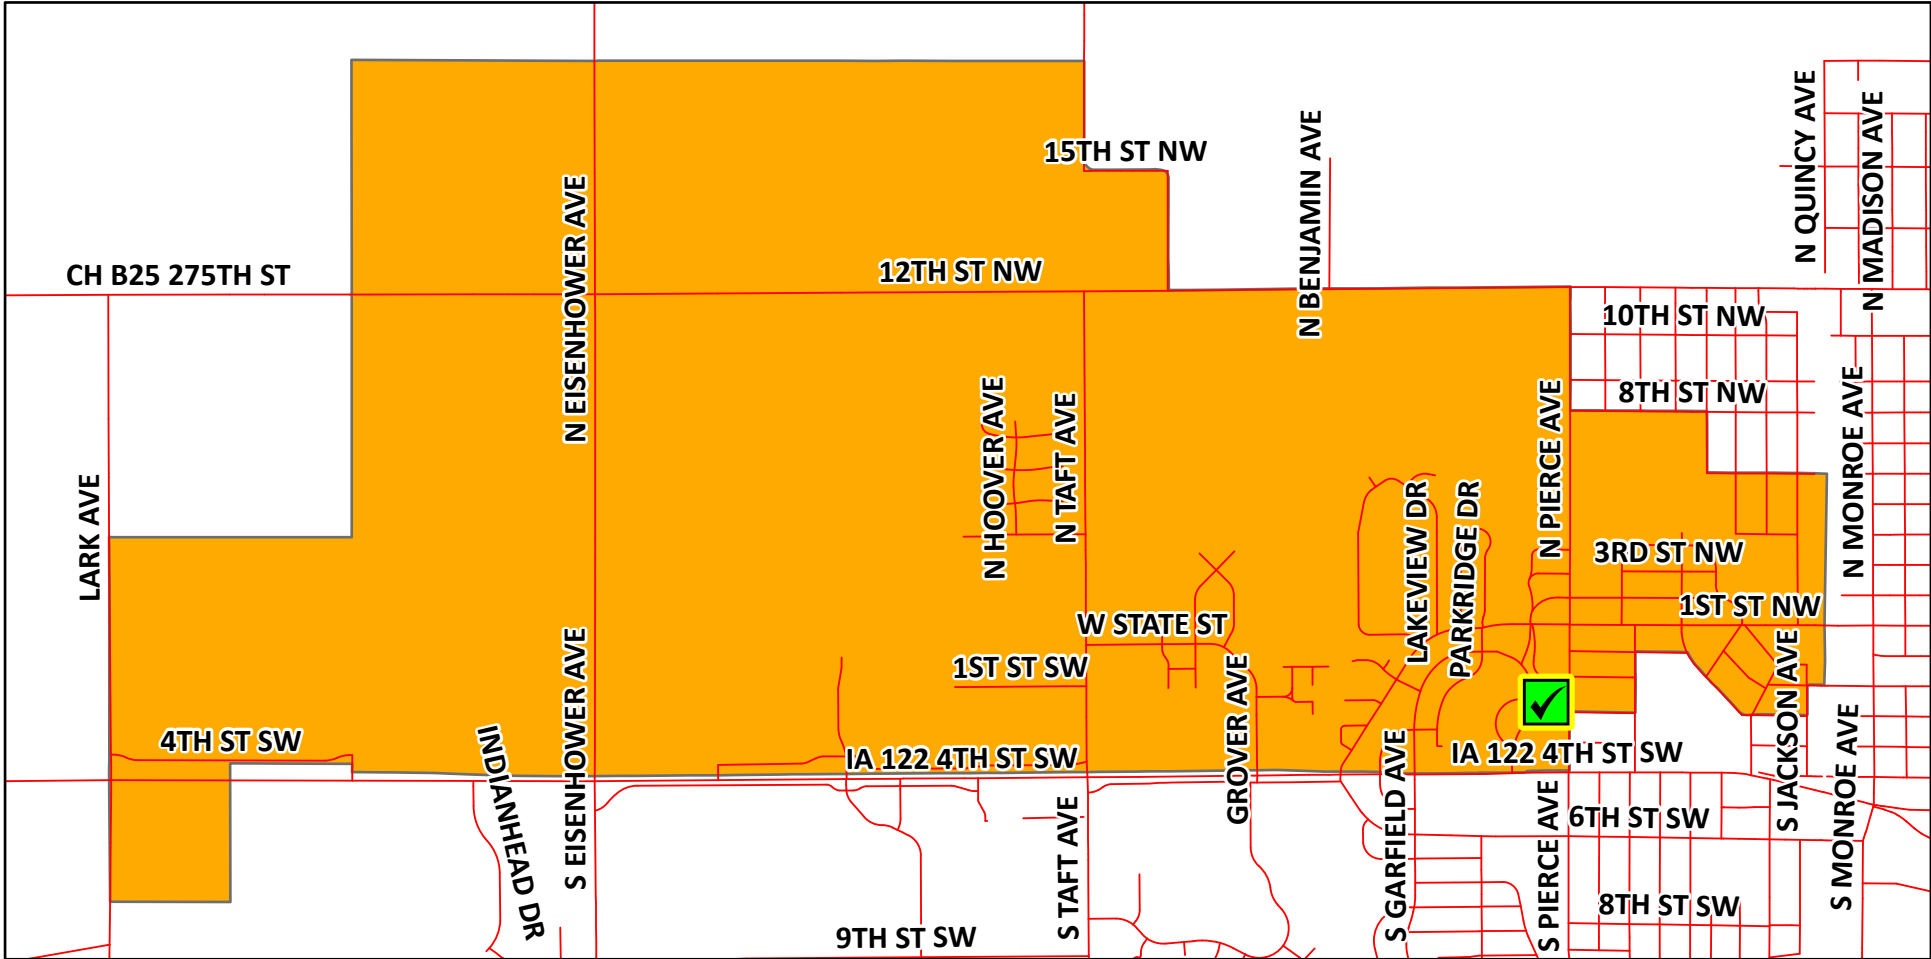

Precinct: Mason City Ward 2 Precinct 2
Polling Location: First Presbyterian Church
100 S Pierce Ave

This map produced in the GIS Office of the Cerro Gordo County Auditor
Last Updated: January 2025

 **Polling Location**