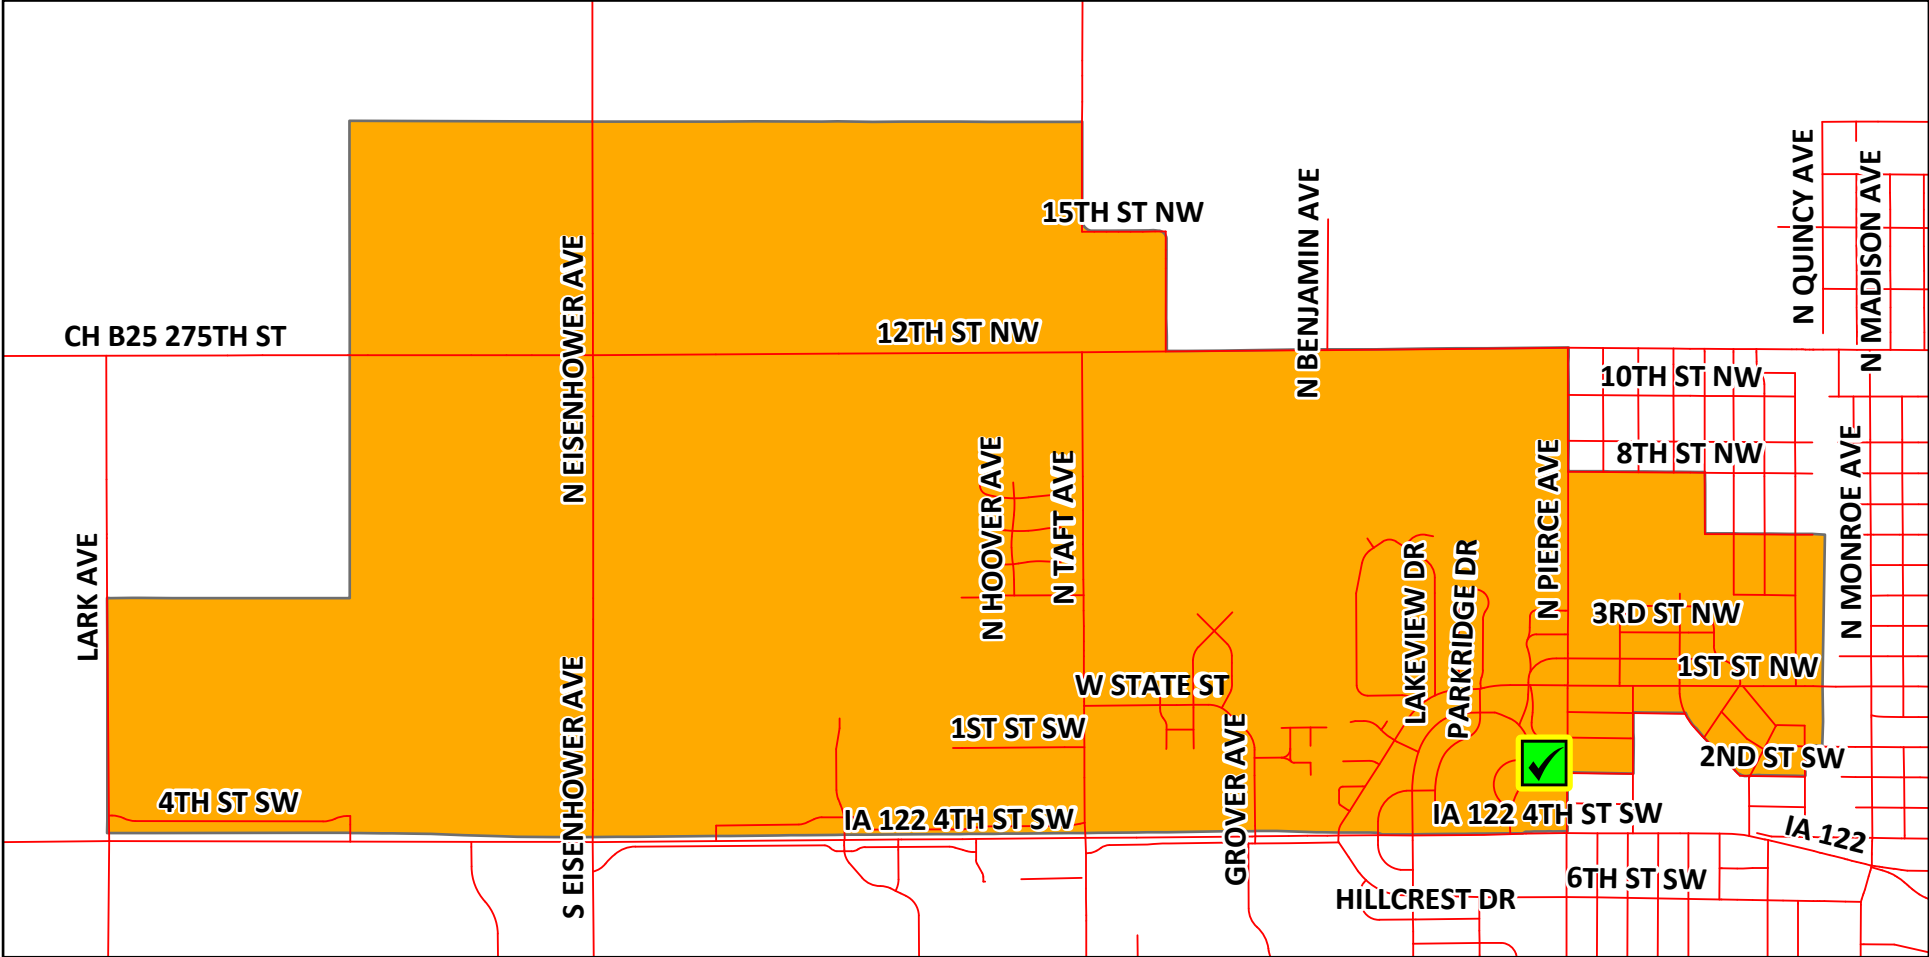

Precinct: Mason City Ward 2 Precinct 2
Polling Location: First Presbyterian Church
100 S Pierce Ave

This map produced in the GIS Office of
the Cerro Gordo County Auditor
Last Updated: July 2024

 Polling Location