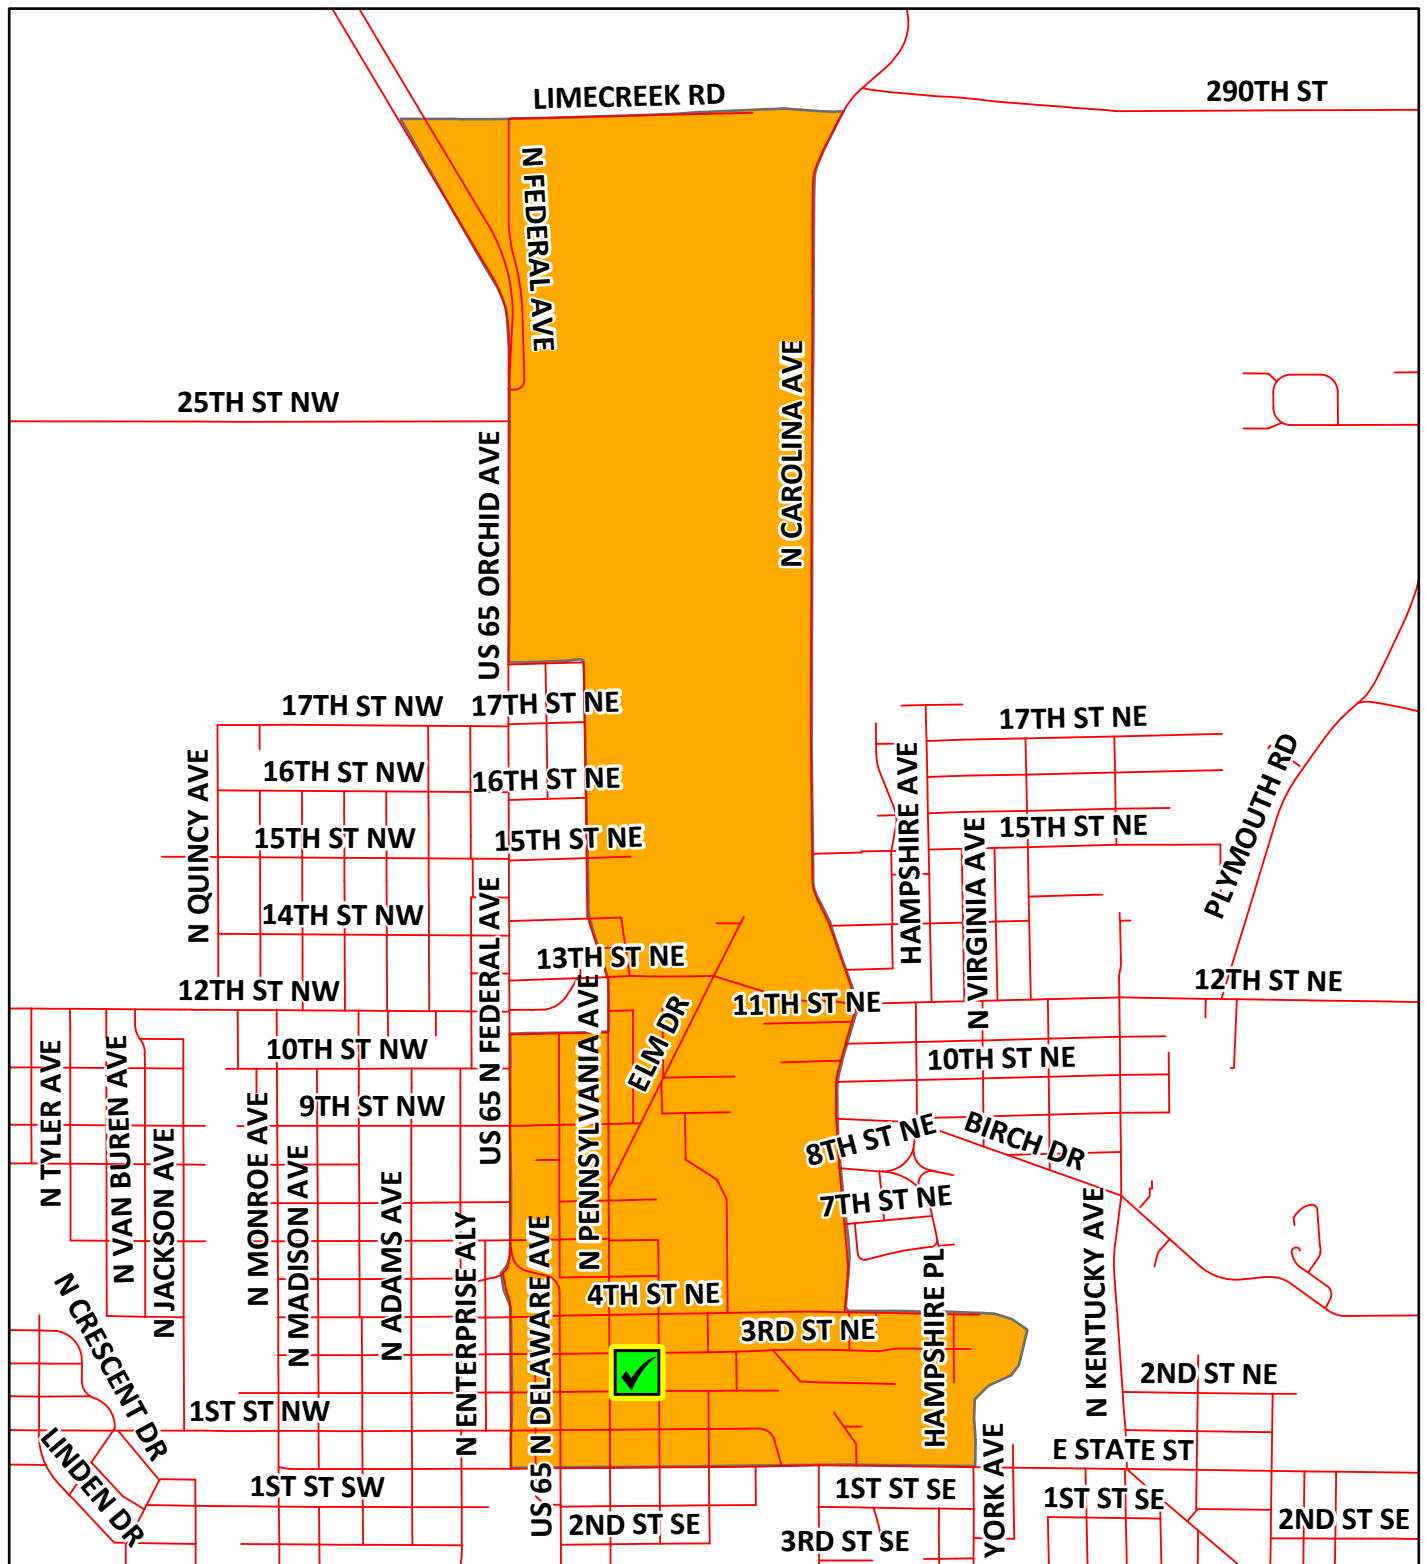

Precinct: Mason City Ward 1 Precinct 1

Polling Location: Trinity Lutheran Church
213 N Pennsylvania Ave

This map produced in the GIS Office of
the Cerro Gordo County Auditor
Last Updated: July 2024

Polling Location