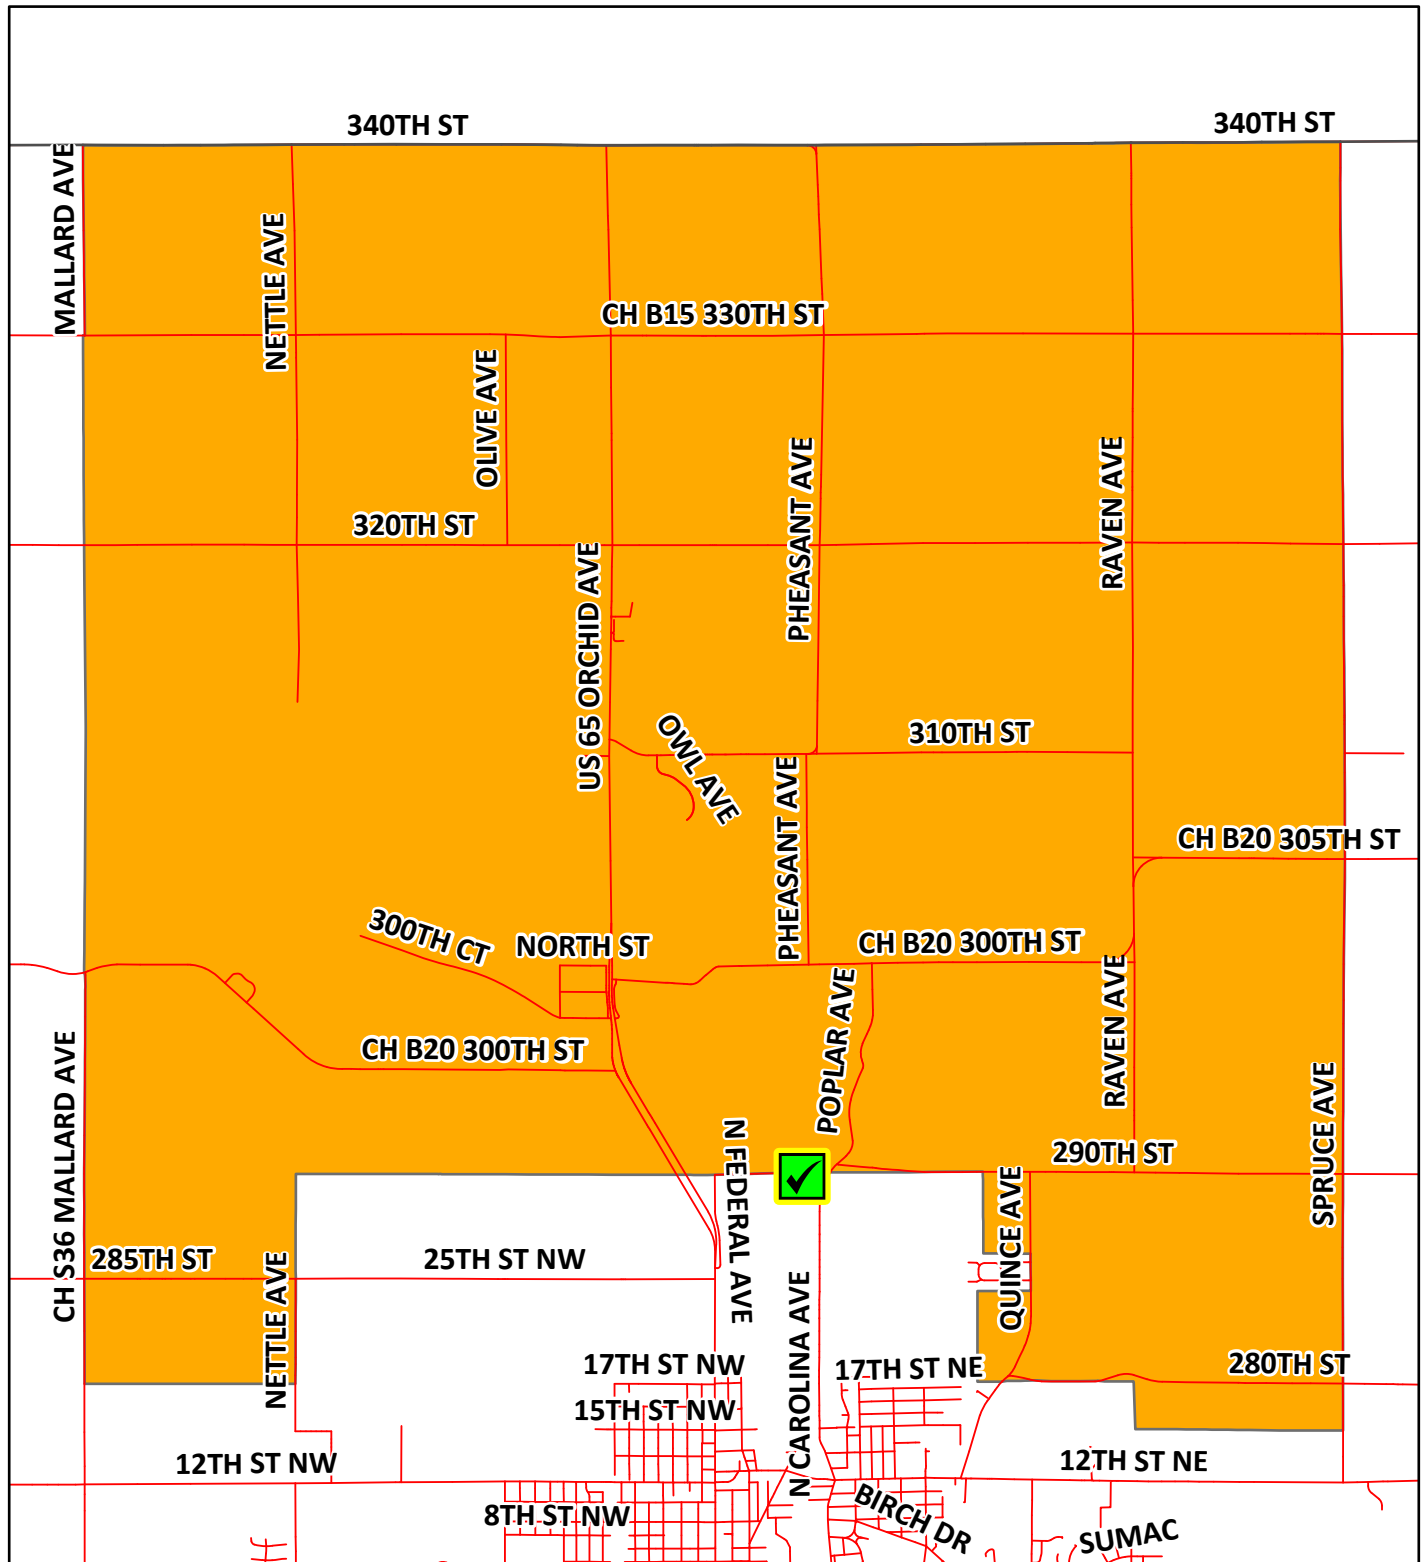

# Precinct: Lime Creek/Mason (North) Townships

**Polling Location:** Lime Creek Nature Center  
3501 Lime Creek Rd

This map produced in the GIS Office of  
the Cerro Gordo County Auditor  
Last Updated: July 2024

**Polling Location**