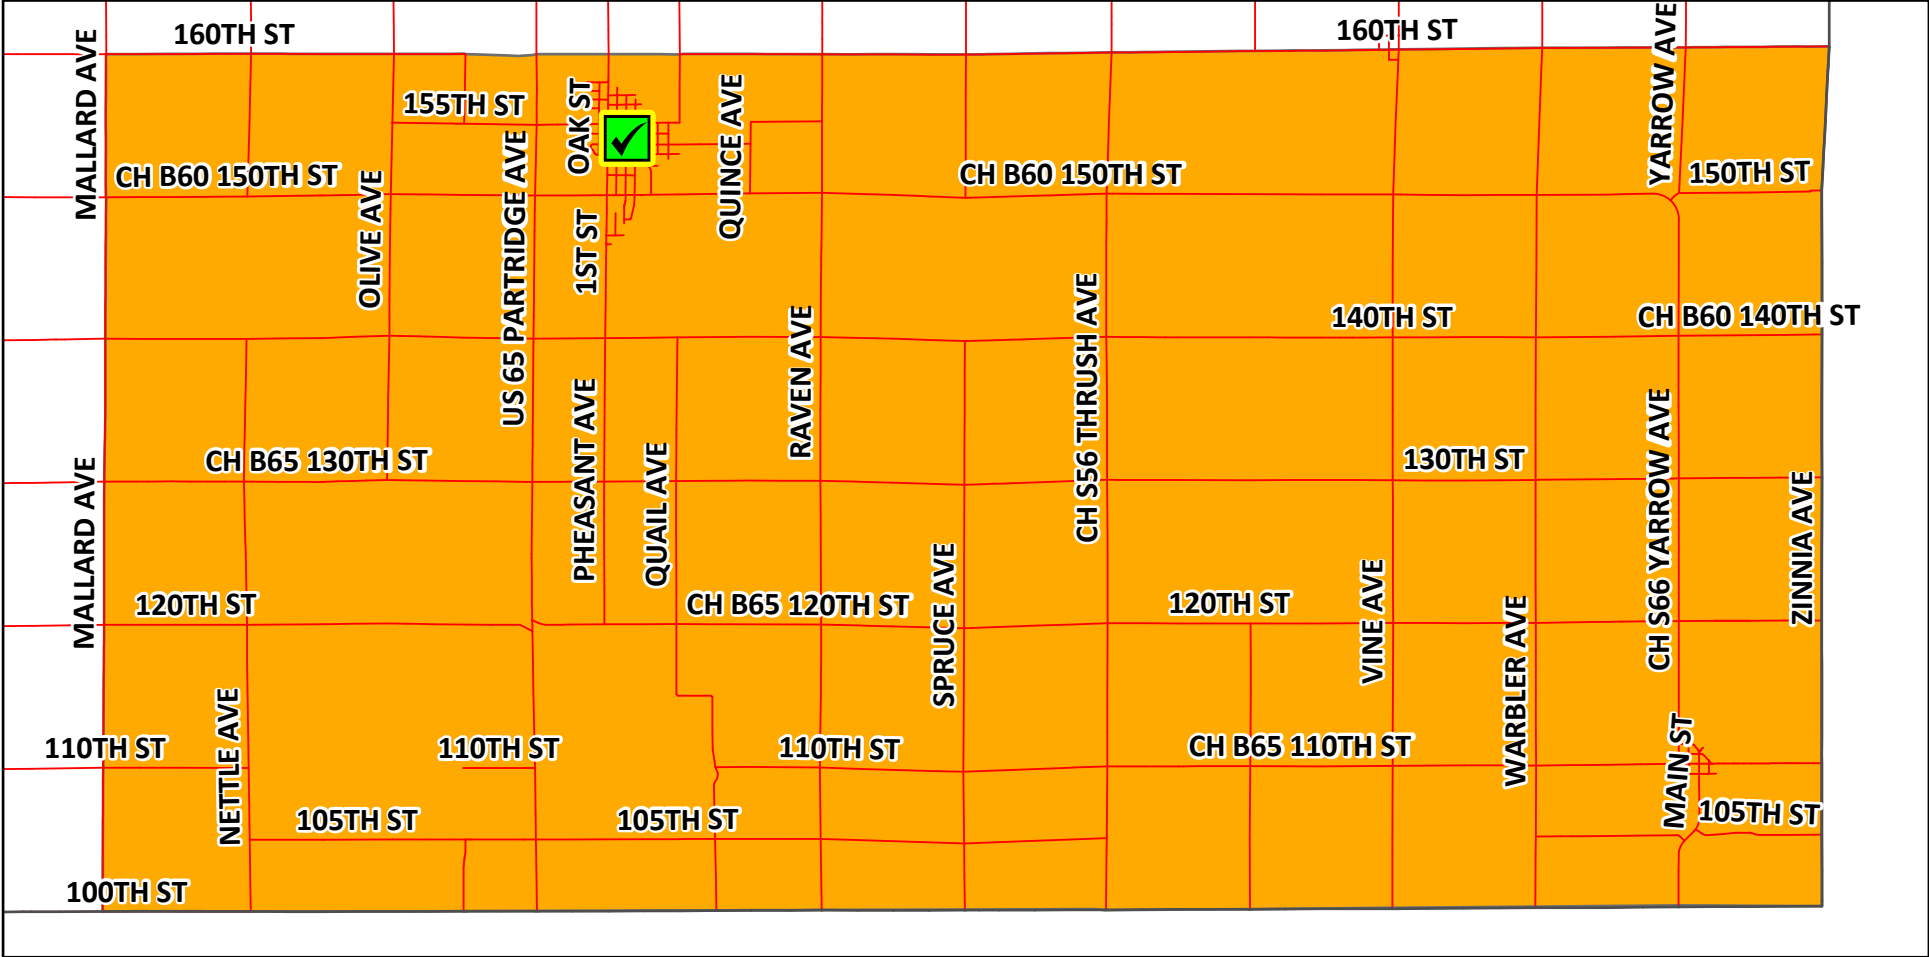

**Precinct:** Geneseo/Dougherty Townships  
**Polling Location:** Rockwell Community Center  
114 3rd St N

This map produced in the GIS Office of  
the Cerro Gordo County Auditor  
Last Updated: December 2024

 **Polling Location**