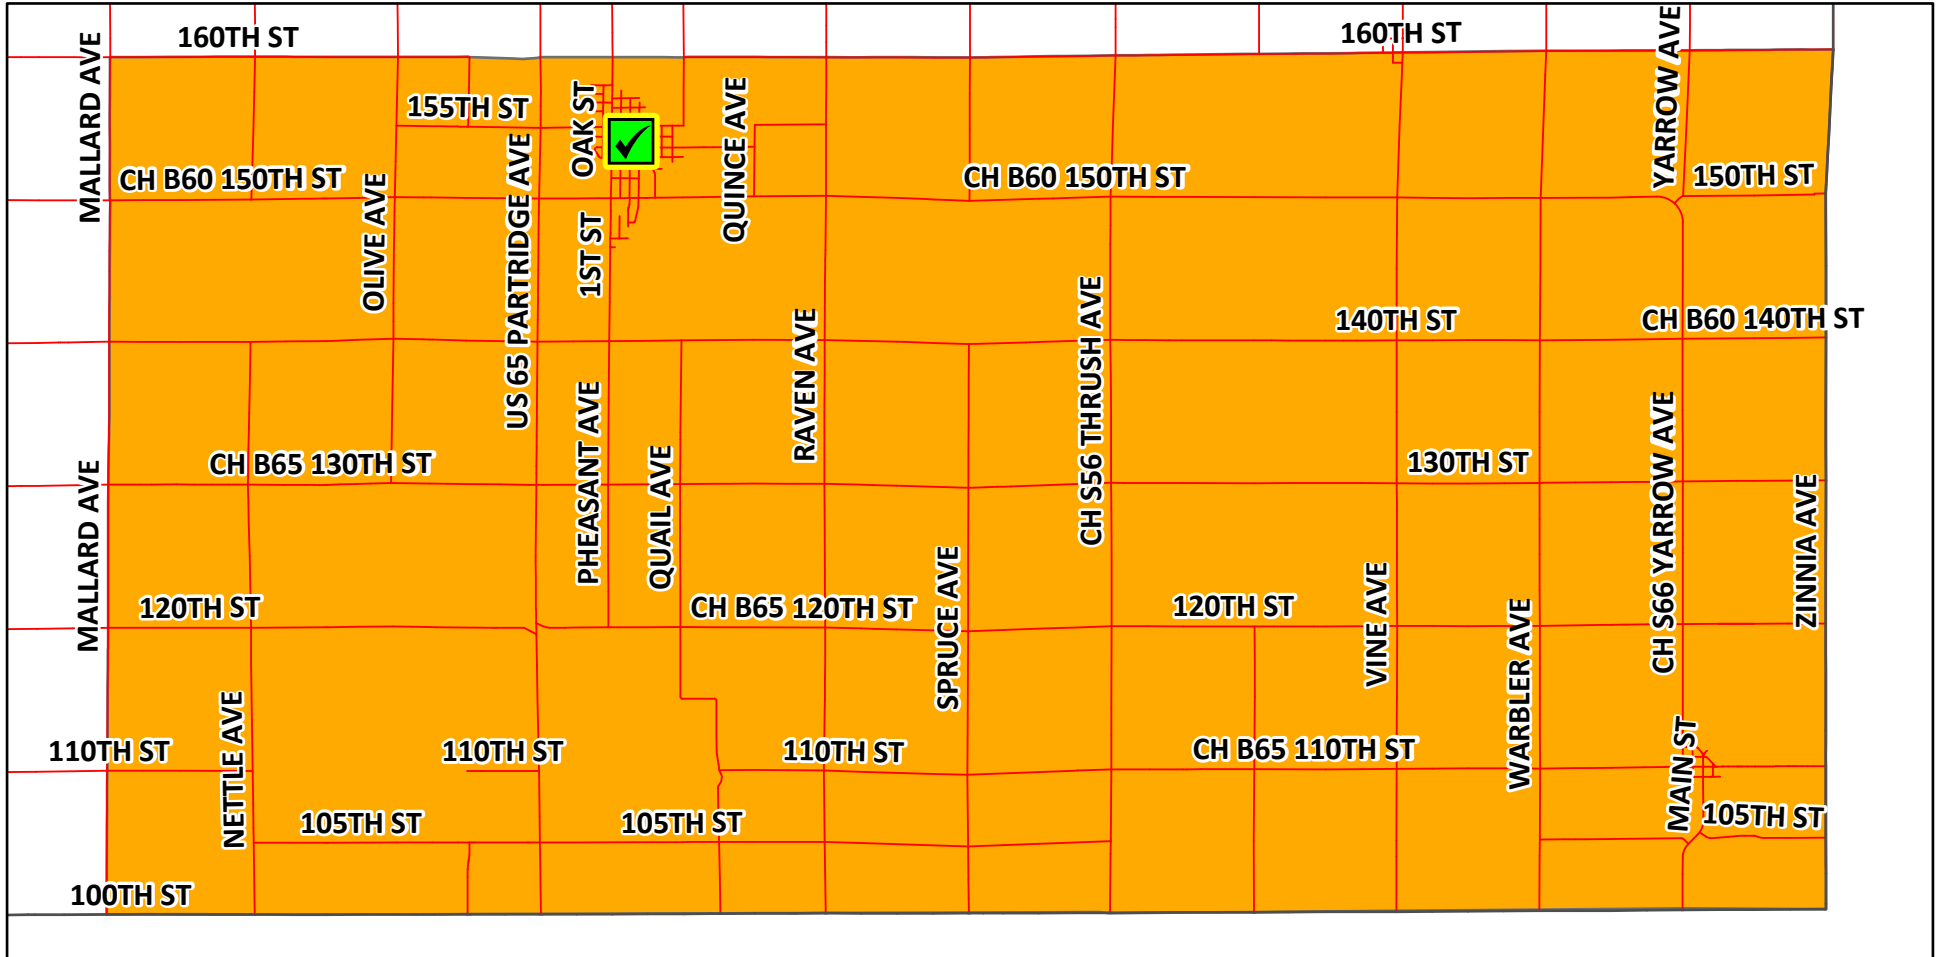

Precinct: Geneseo/Dougherty Townships
Polling Location: Rockwell Community Center
114 3rd St N

This map produced in the GIS Office of
the Cerro Gordo County Auditor
Last Updated: July 2024

Polling Location