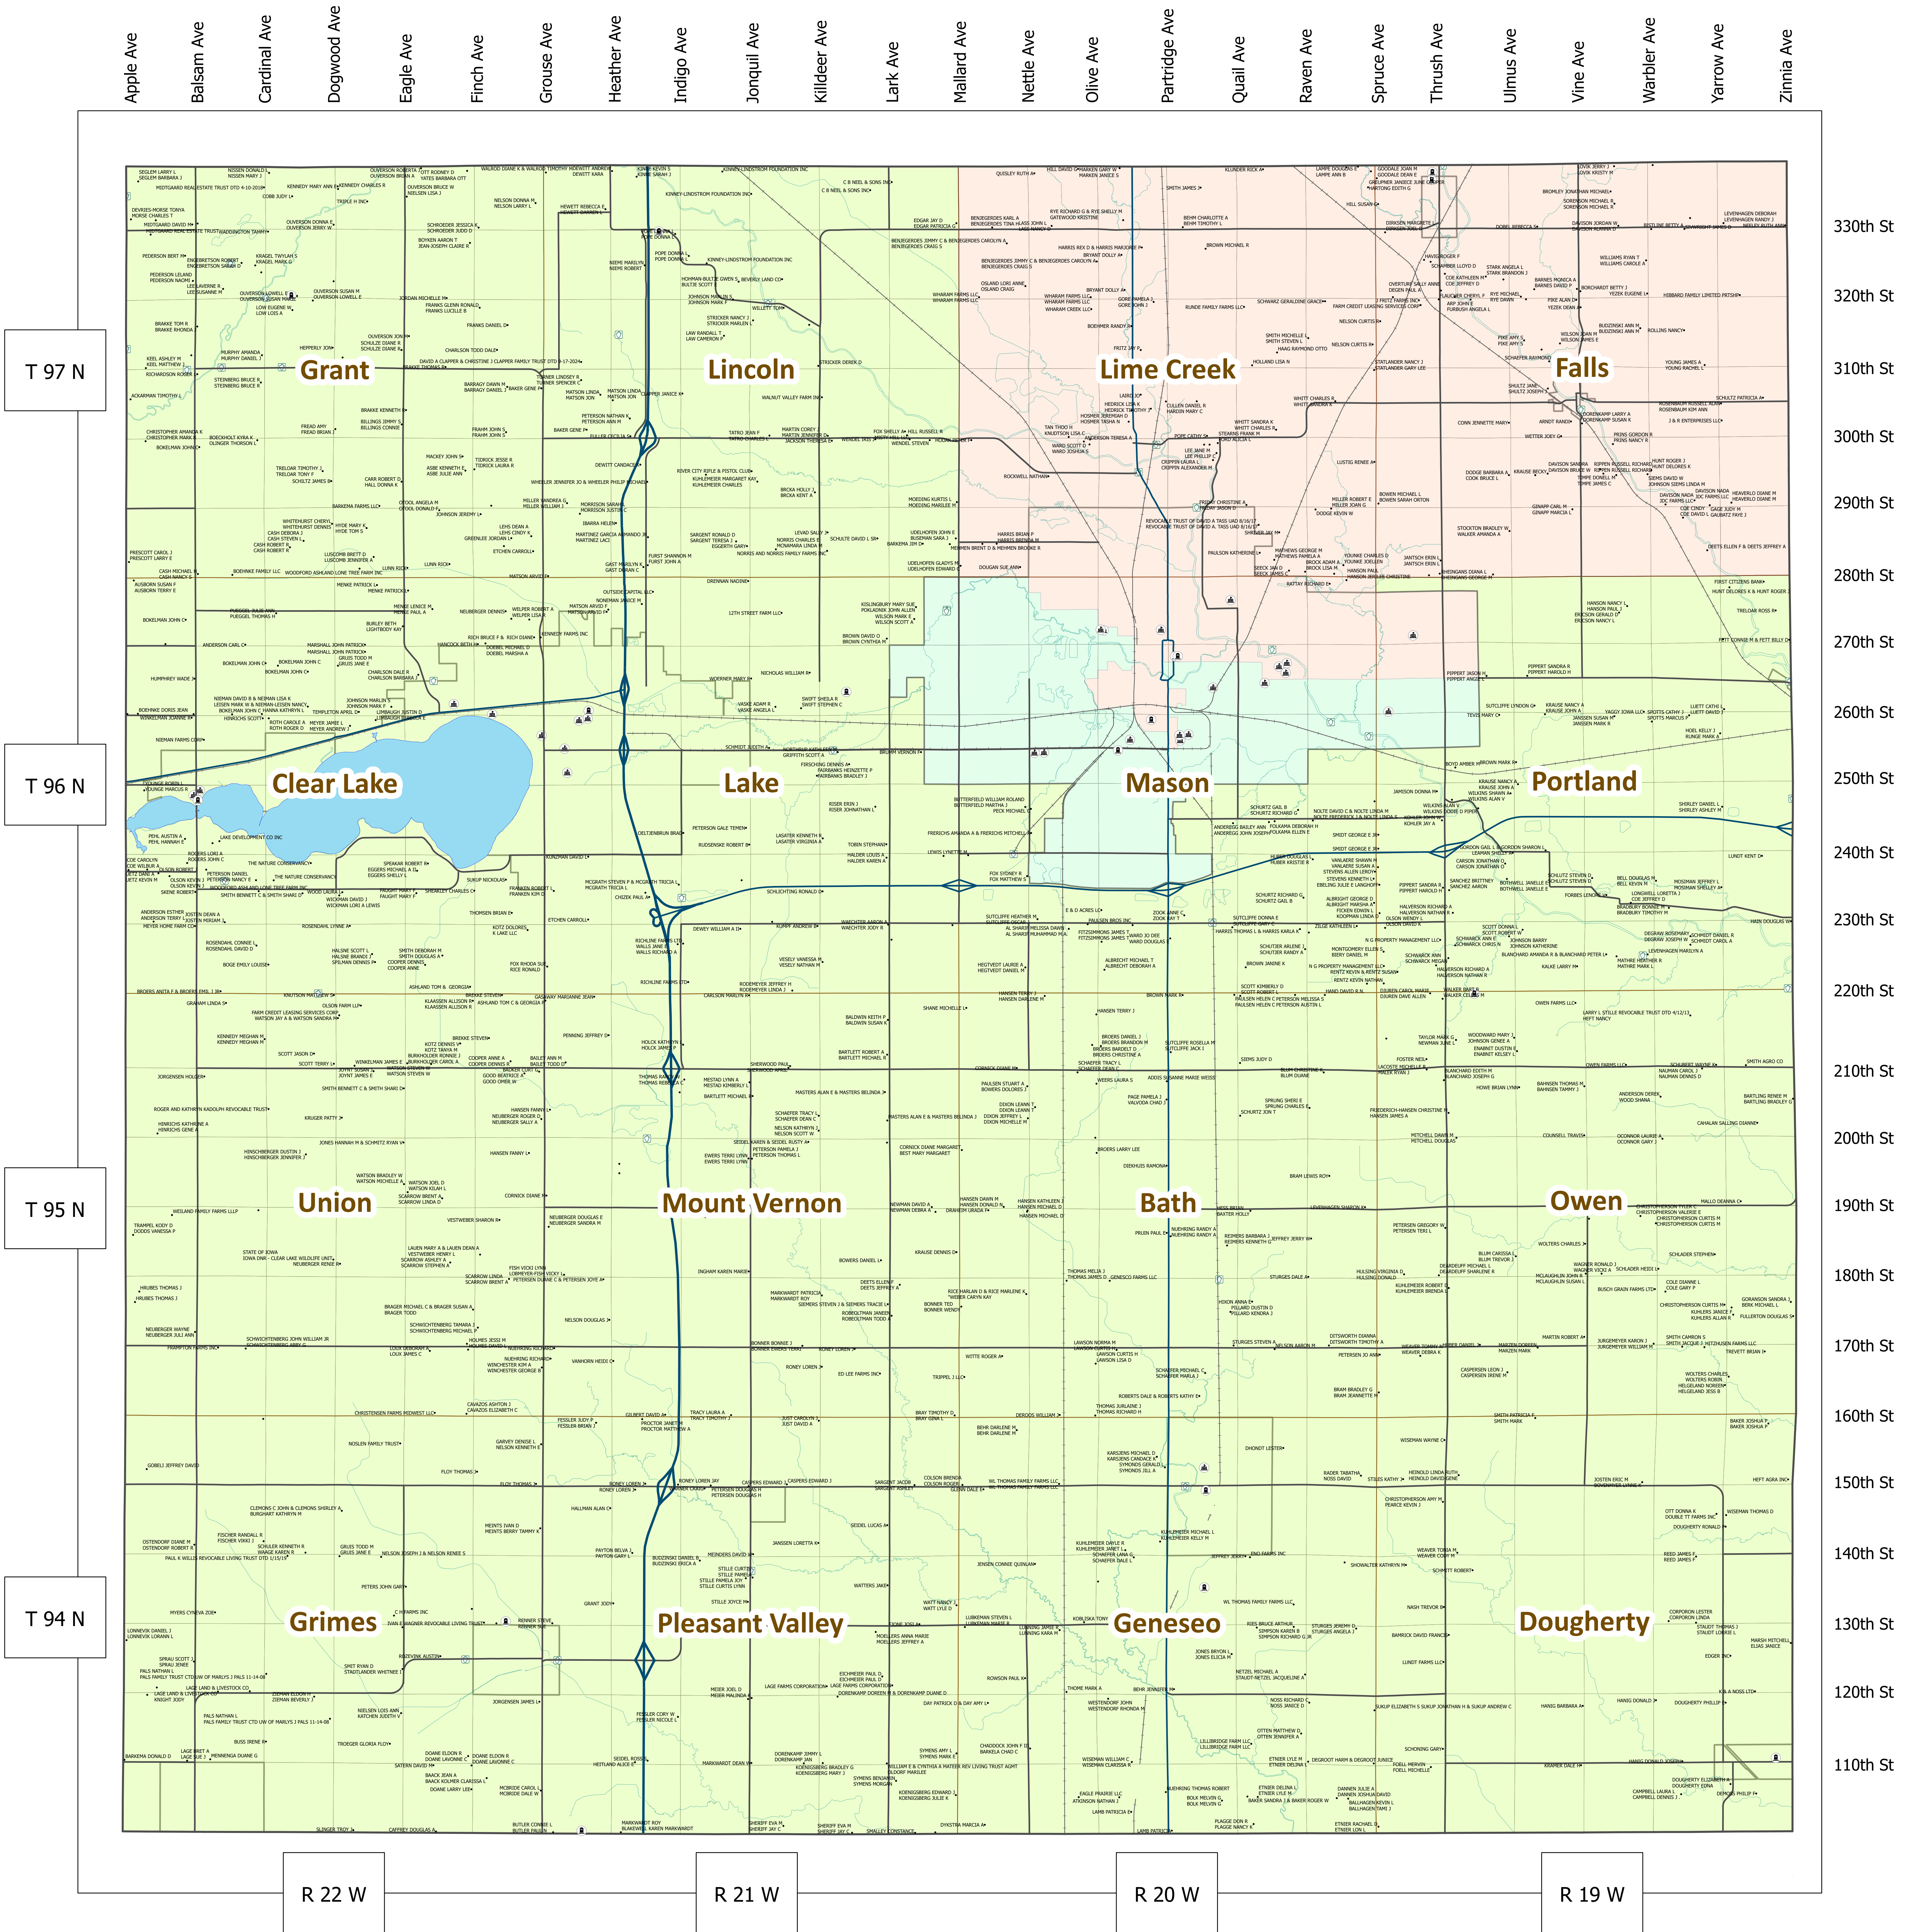

Cerro Gordo County, Iowa

Legend

- Rural Dwelling
- Roads
- Farm to Market Roads
- Railroads
- Schools
- Cemeteries
- Supervisor Districts
- Townships
- Sections
- County Parks