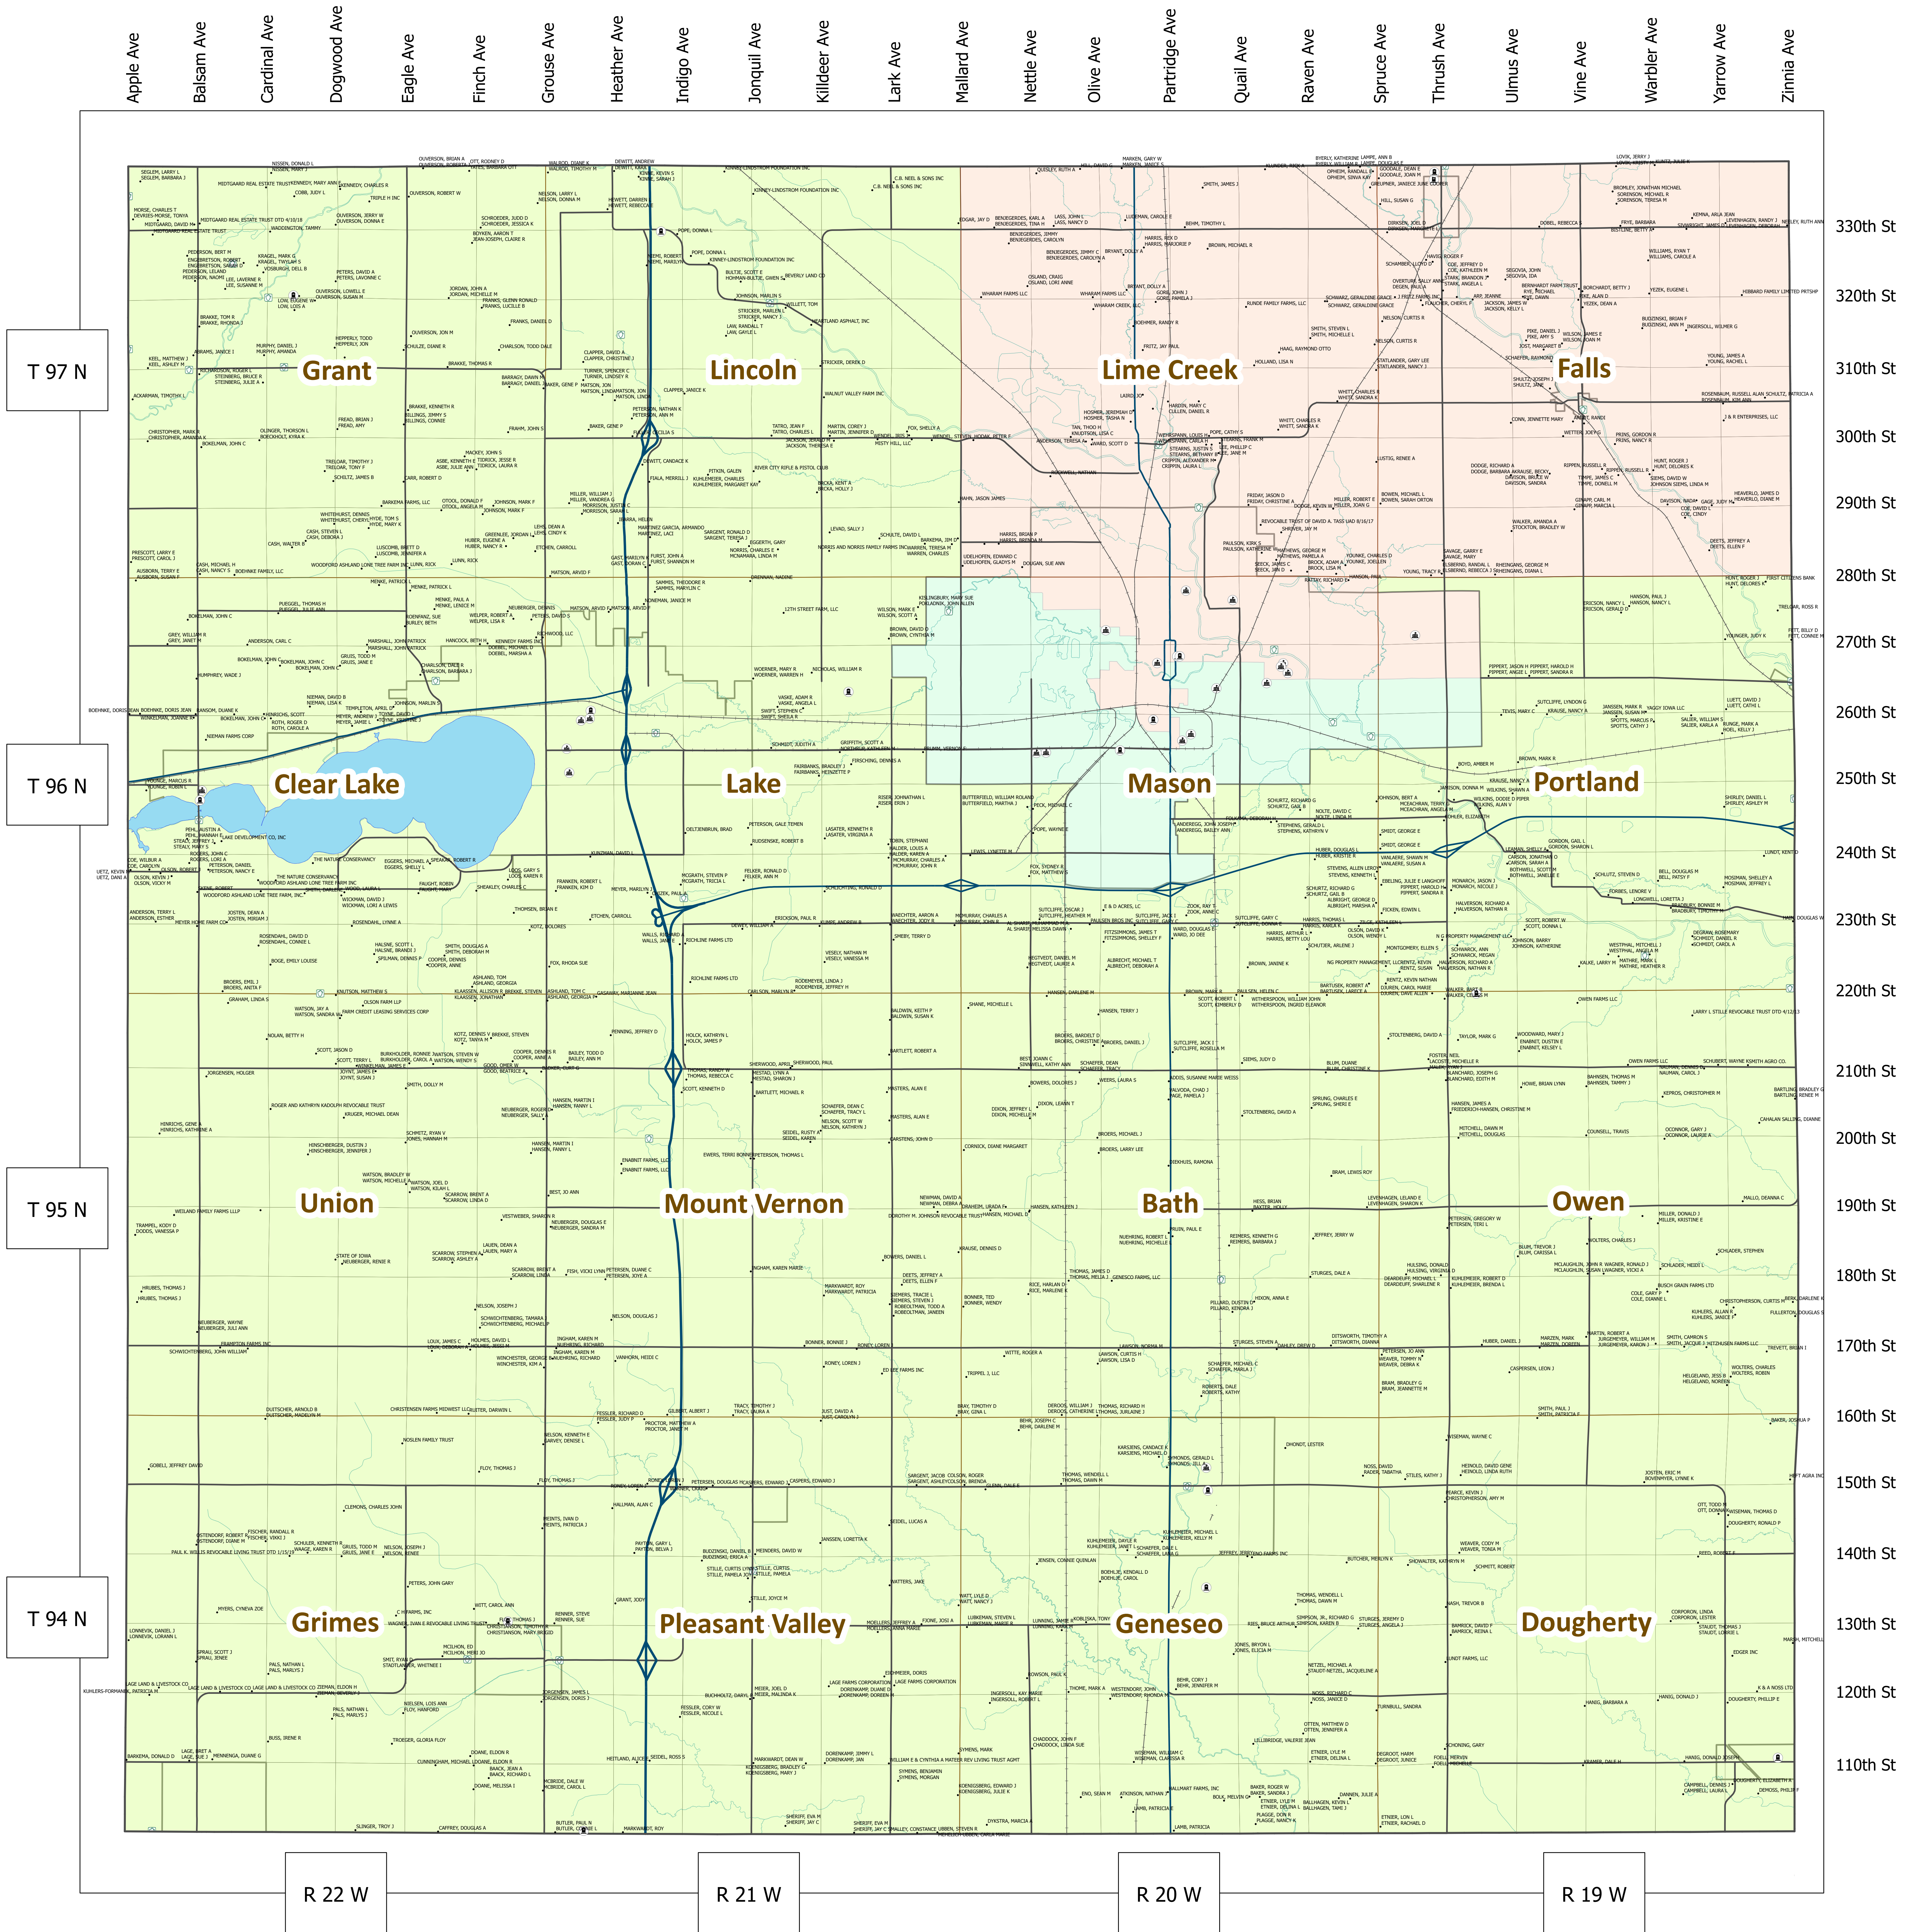

# Cerro Gordo County, Iowa

**Legend**

- Rural Dwelling
- Roads
- Farm to Market Roads
- Railroads
- Schools
- Cemeteries
- Supervisor Districts
- Townships
- Sections
- County Parks

Map produced in the GIS Office of the Cerro Gordo County Auditor. Last updated August 2022