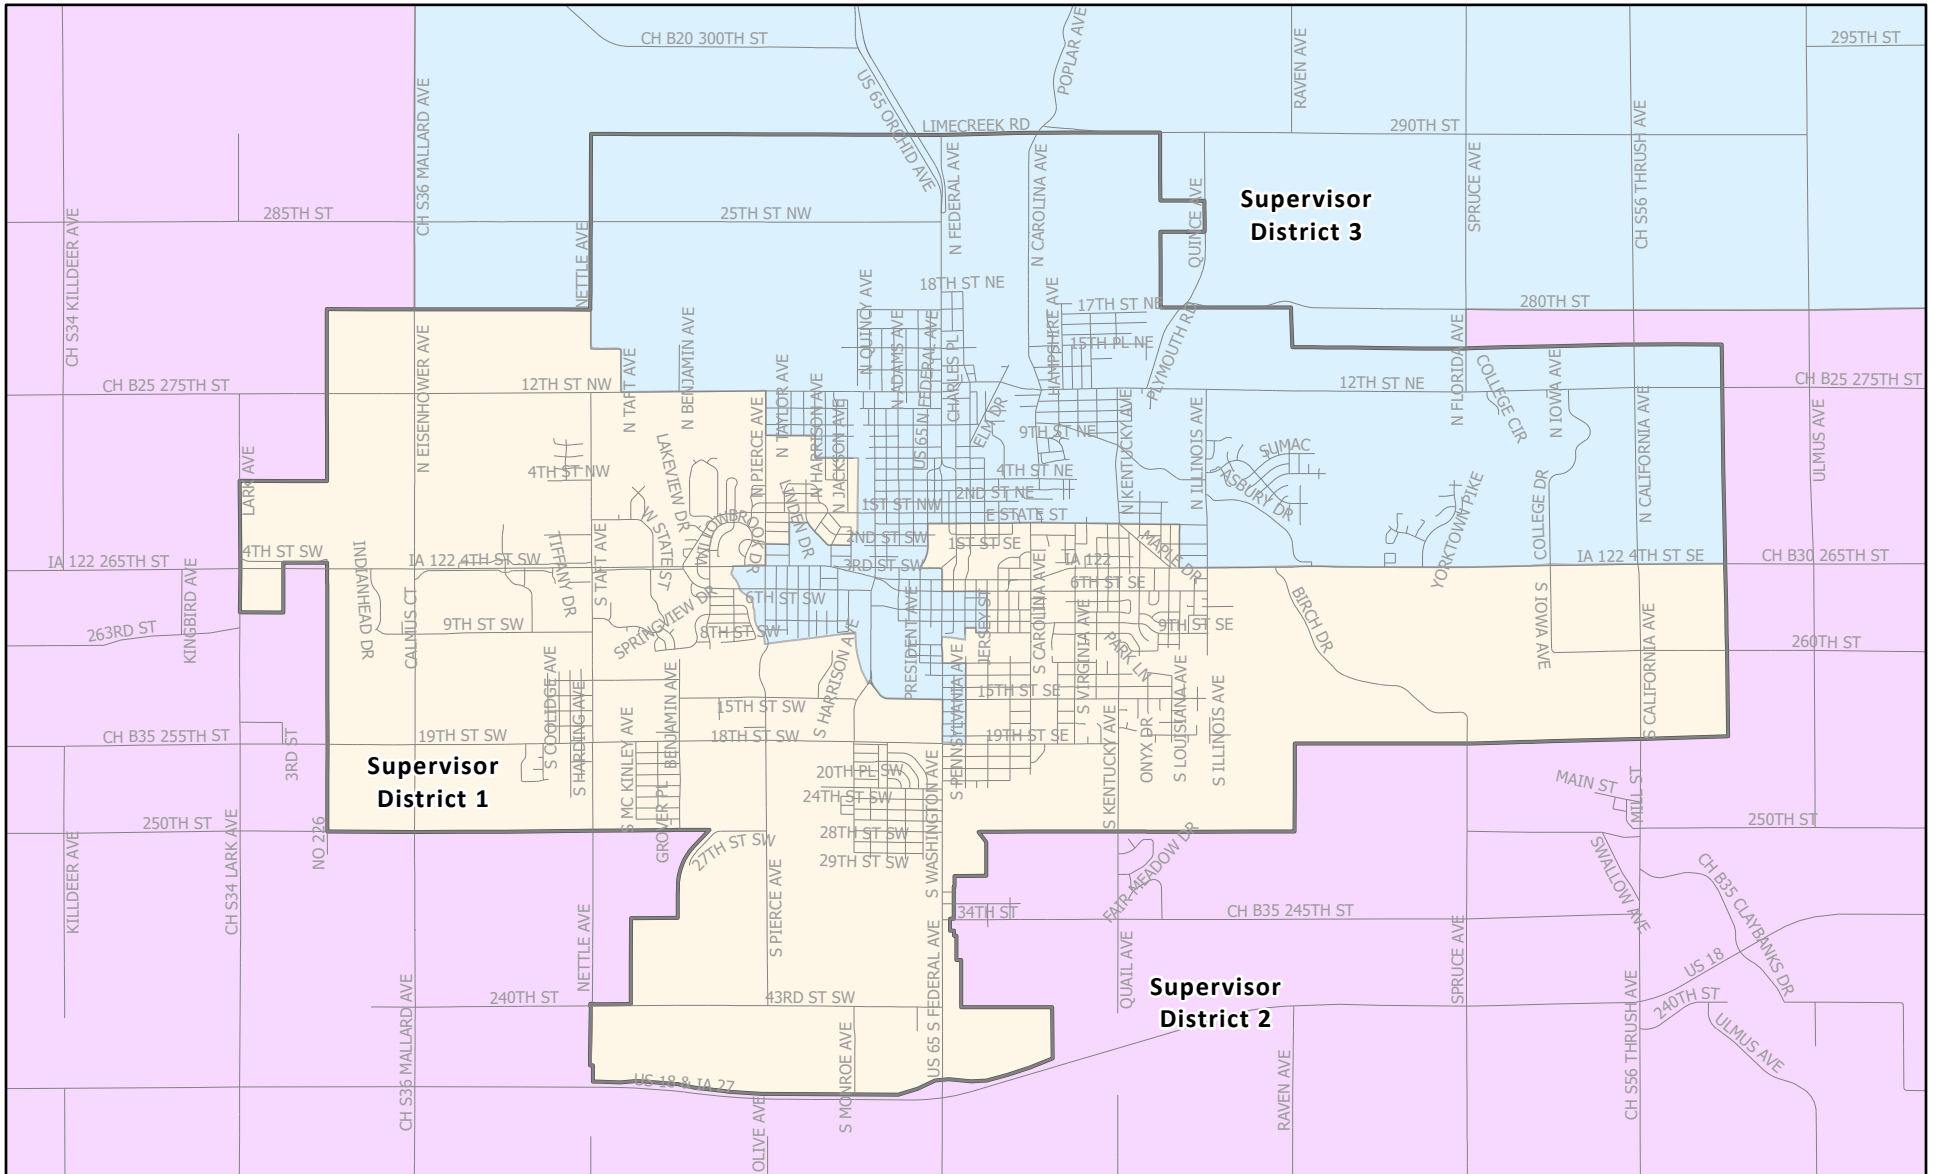

Cerro Gordo County Supervisor District Boundaries (Mason City)

Map produced in the GIS Office of
the Cerro Gordo County Auditor
Updated December 2024