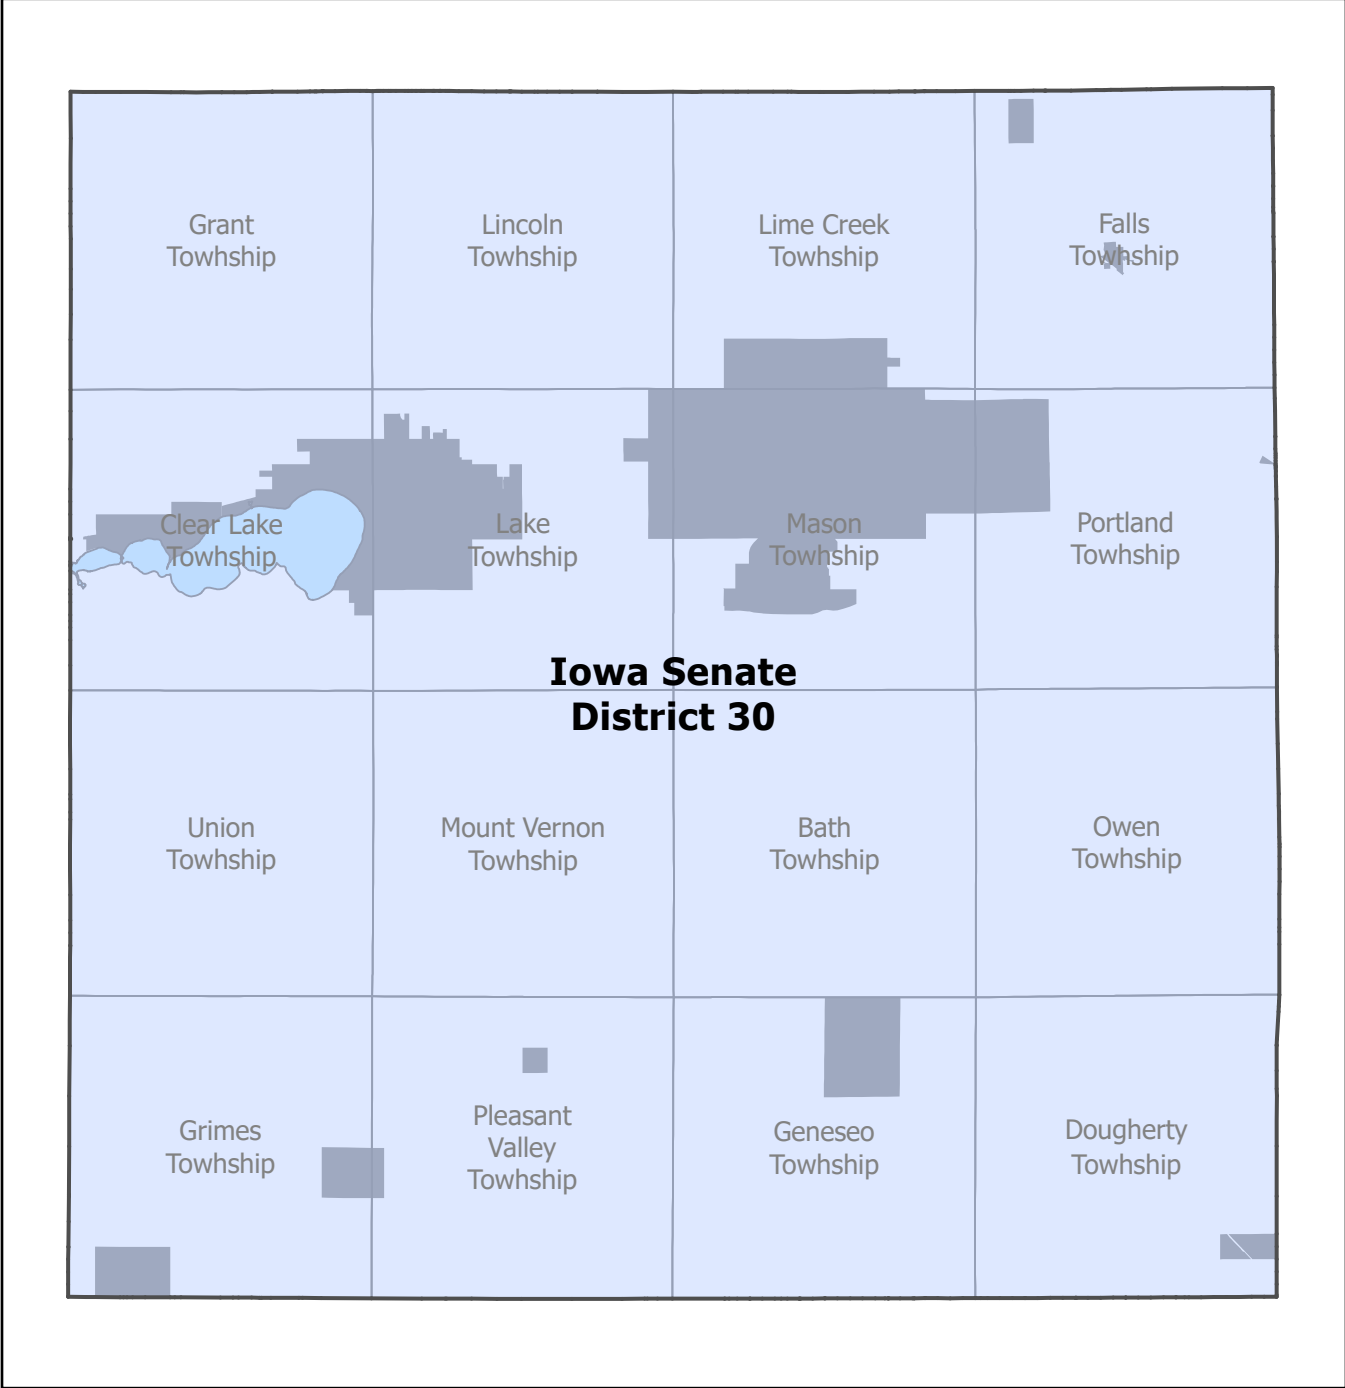

# Legislative Districts IA Senate

Map produced in the GIS Office of  
the Cerro Gordo County Auditor  
Updated March 2024