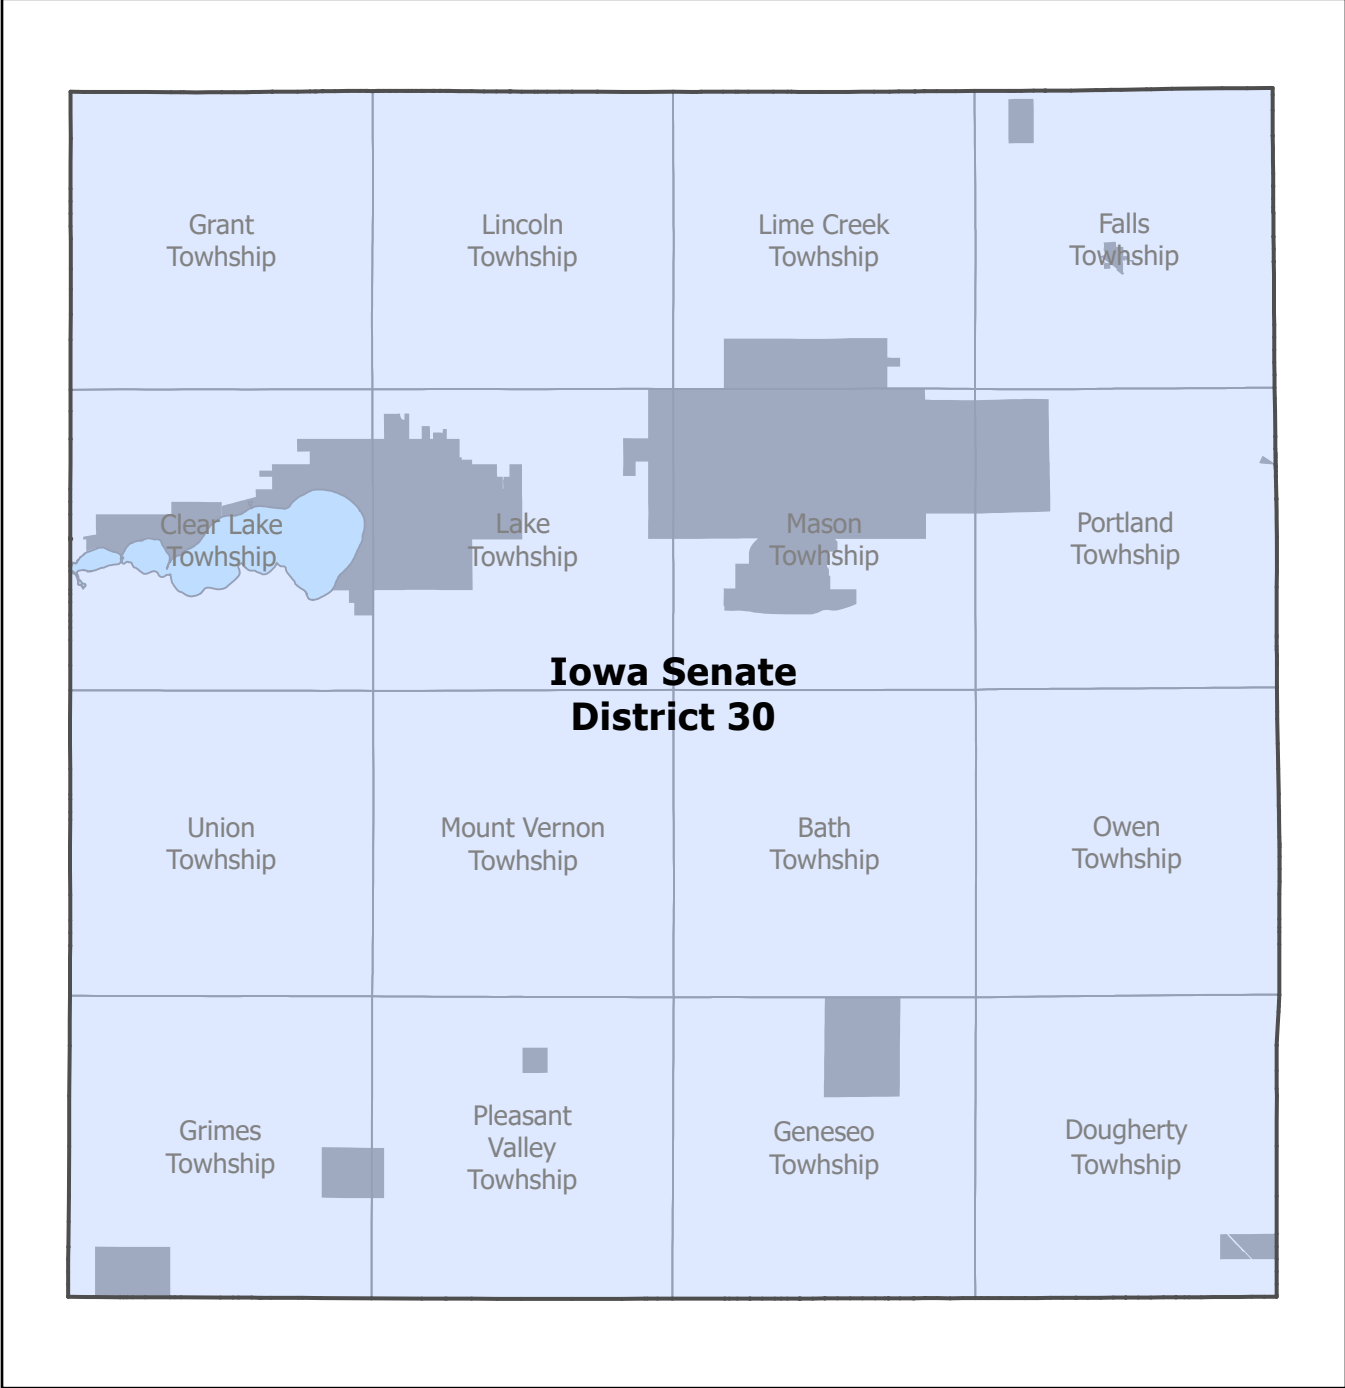

Legislative Districts Iowa Senate

Map produced in the GIS Office of
the Cerro Gordo County Auditor
Updated December 2024