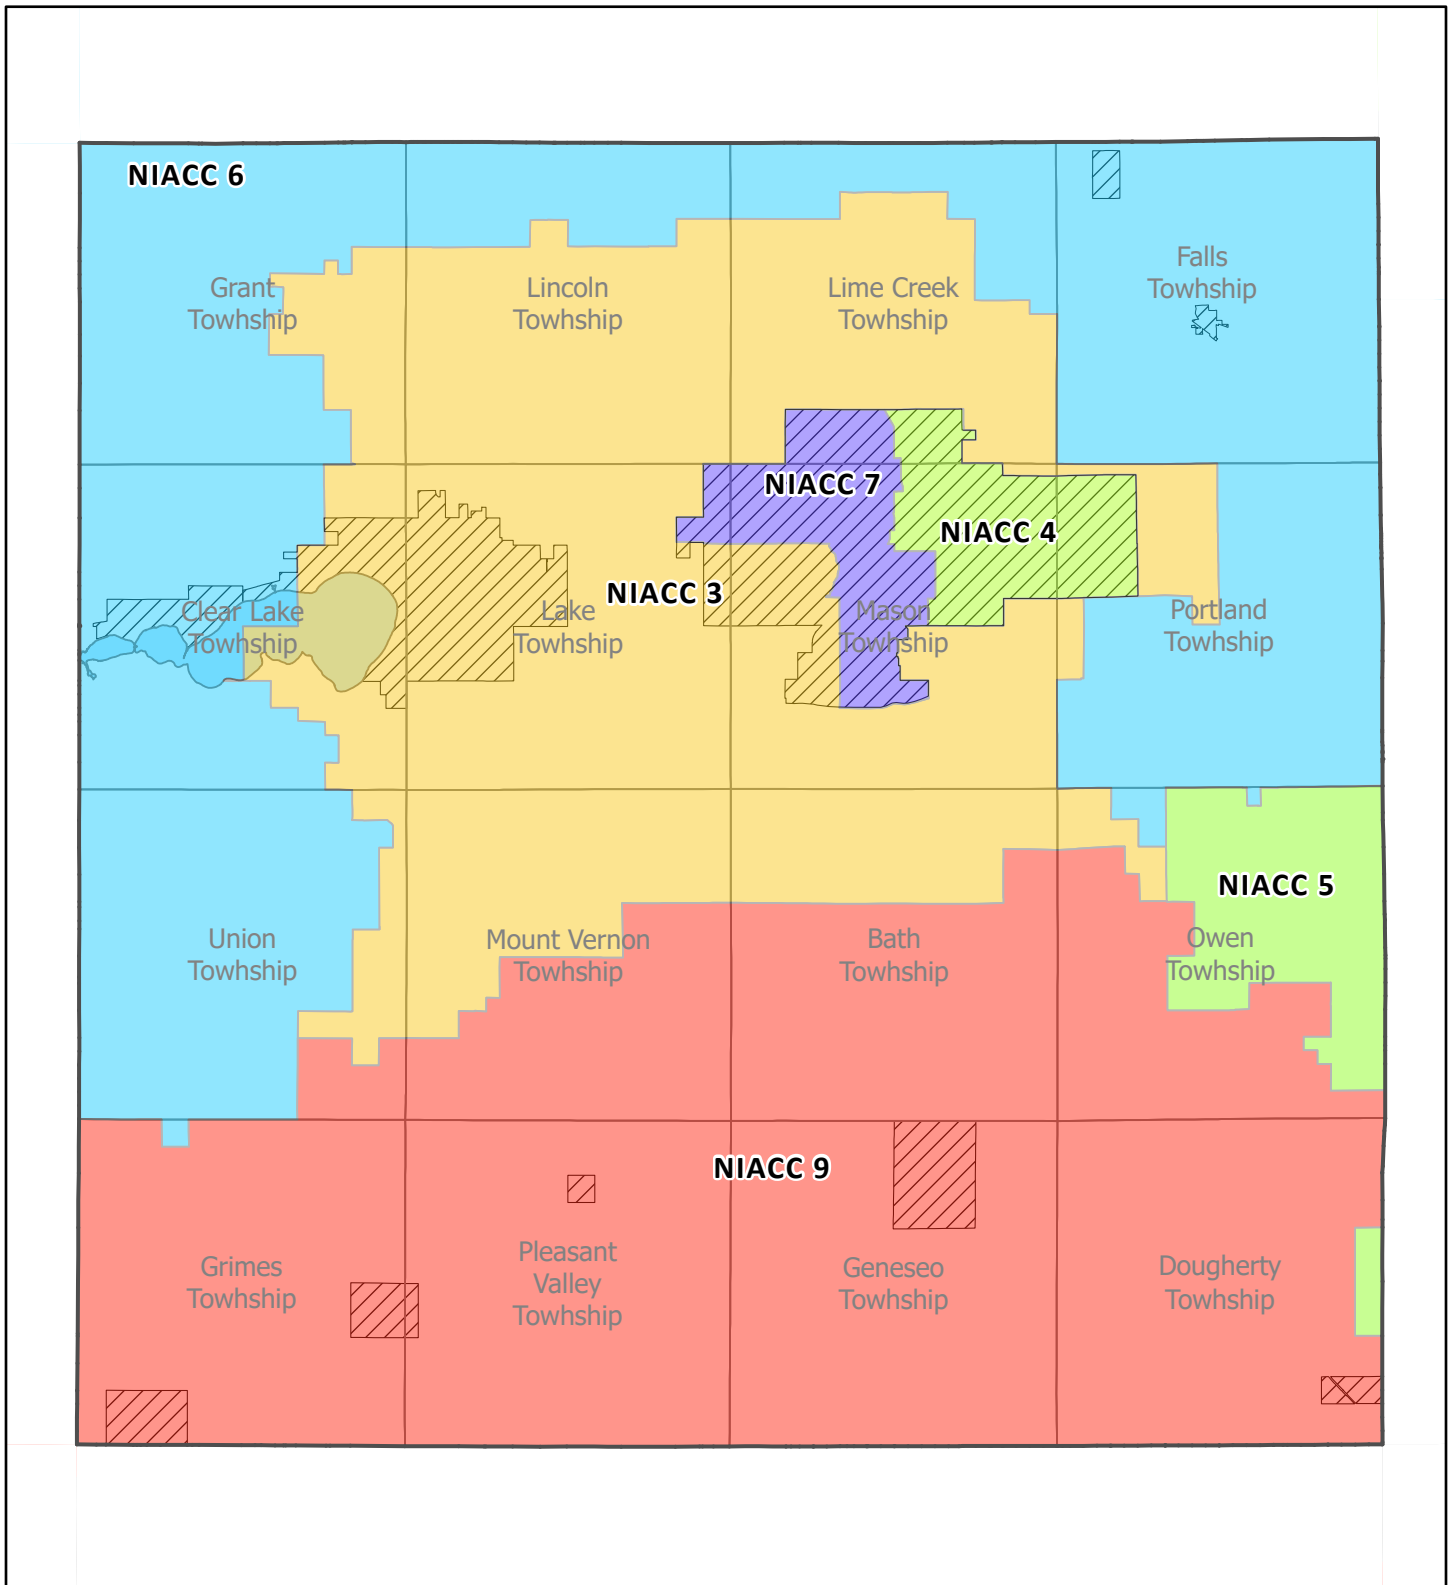

# Cerro Gordo County NIACC Director Districts

Map produced in the GIS Office of  
the Cerro Gordo County Auditor  
Updated December 2024

0 2.5 5 10 Miles