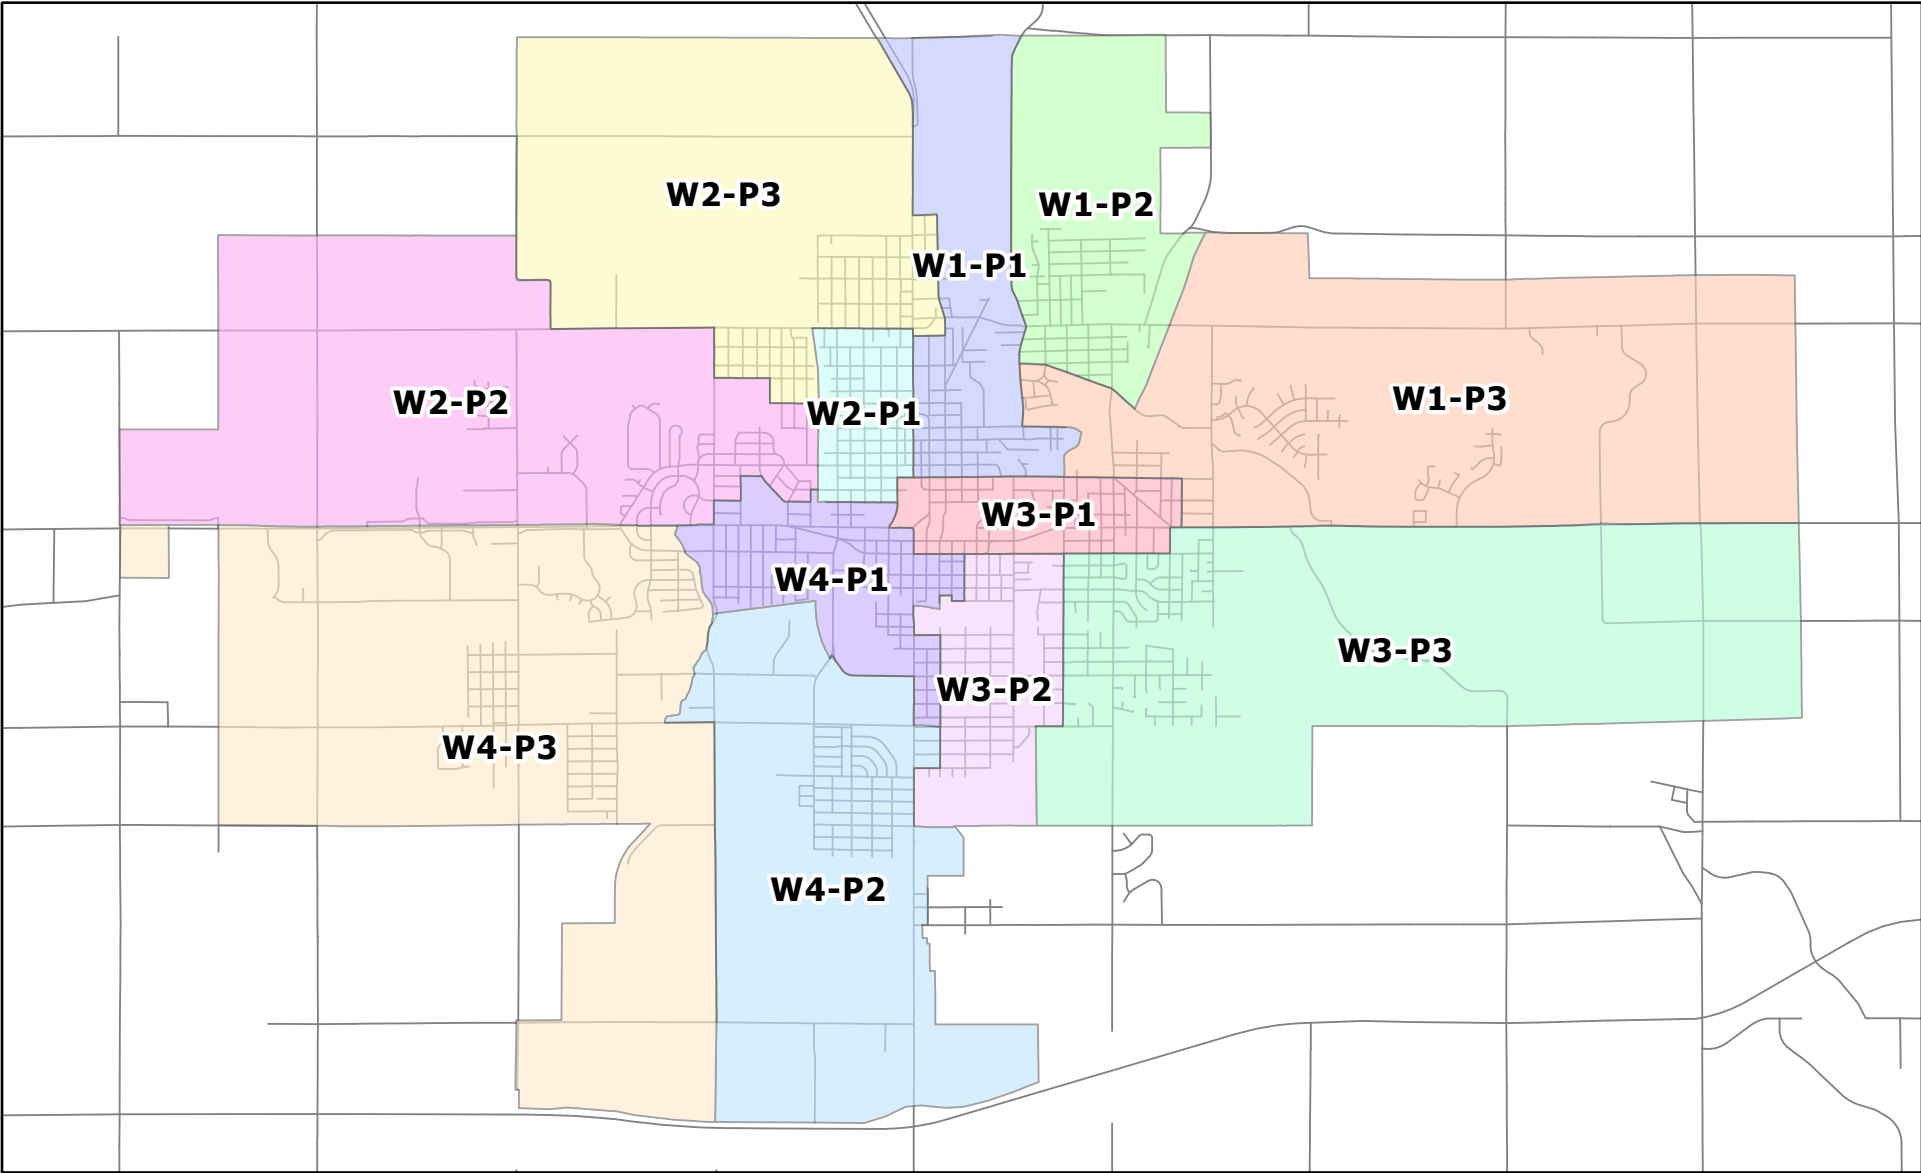

# Mason City Precincts

Map produced in the GIS Office of  
the Cerro Gordo County Auditor  
Updated December 2024