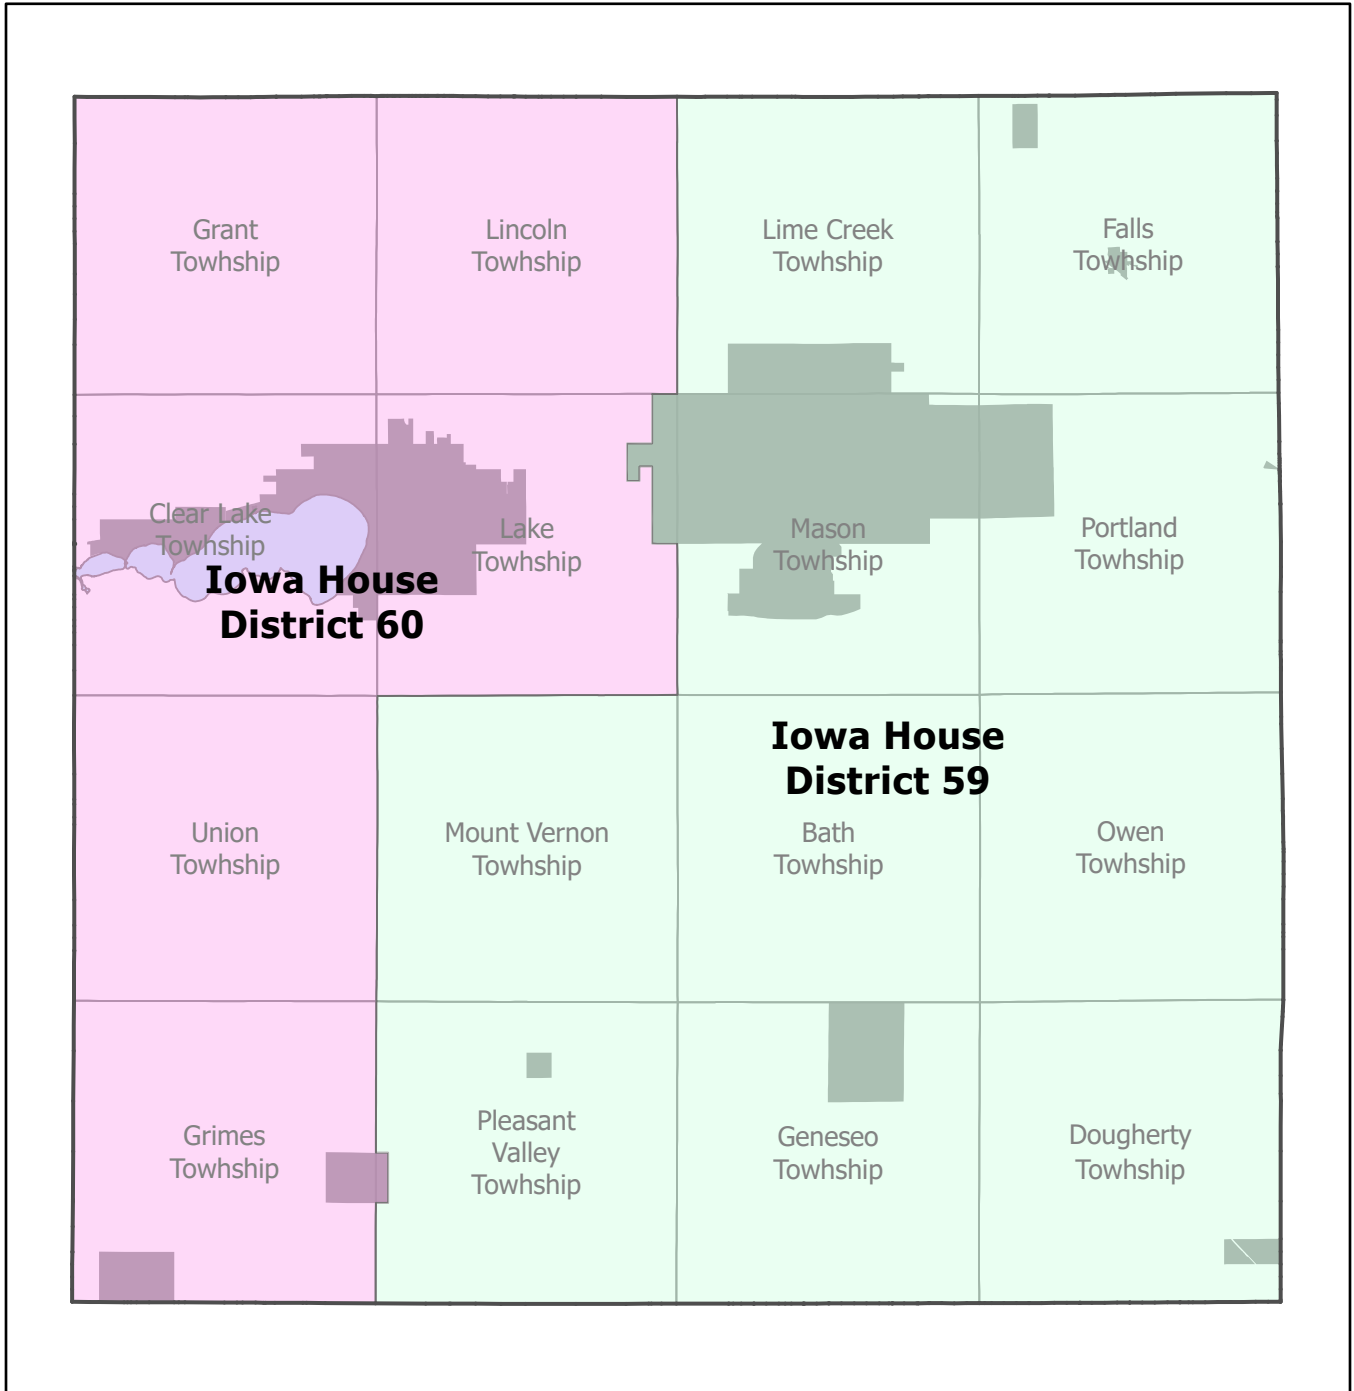

Legislative Districts Iowa Representative

Map produced in the GIS Office of
the Cerro Gordo County Auditor
Updated December 2024