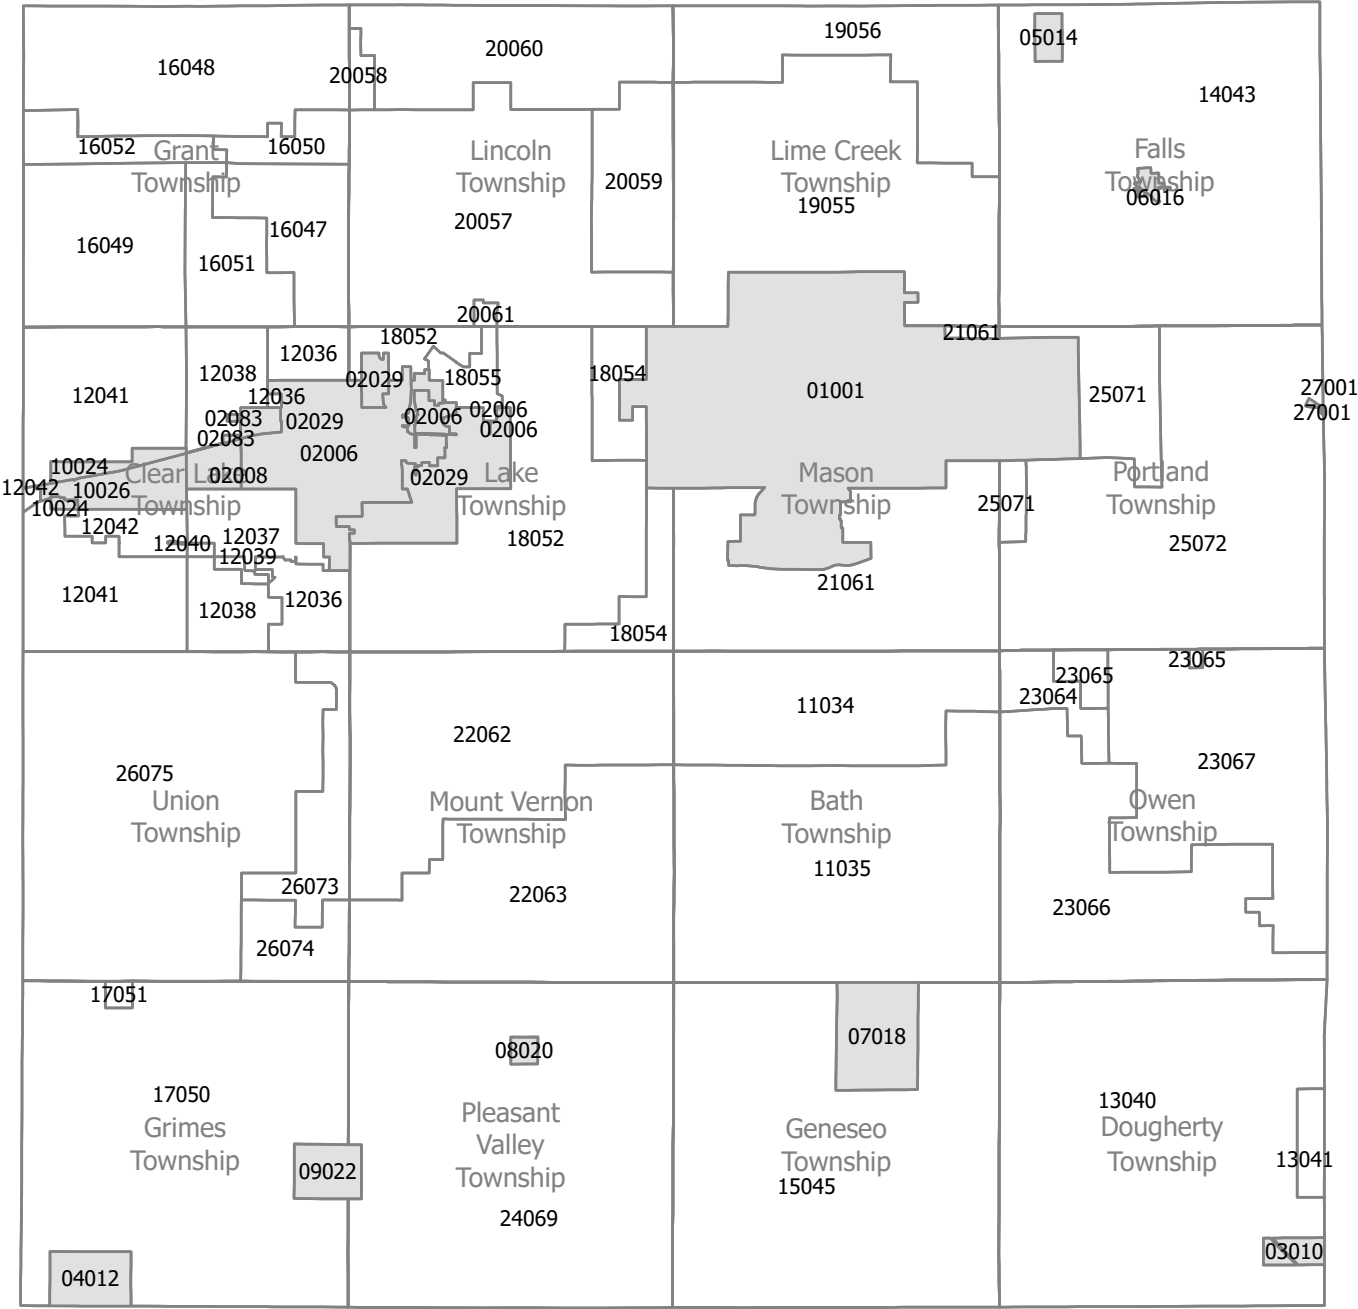

Cerro Gordo County Tax Districts

Map produced in the GIS Office of the Cerro Gordo County Auditor
Last updated December 2024