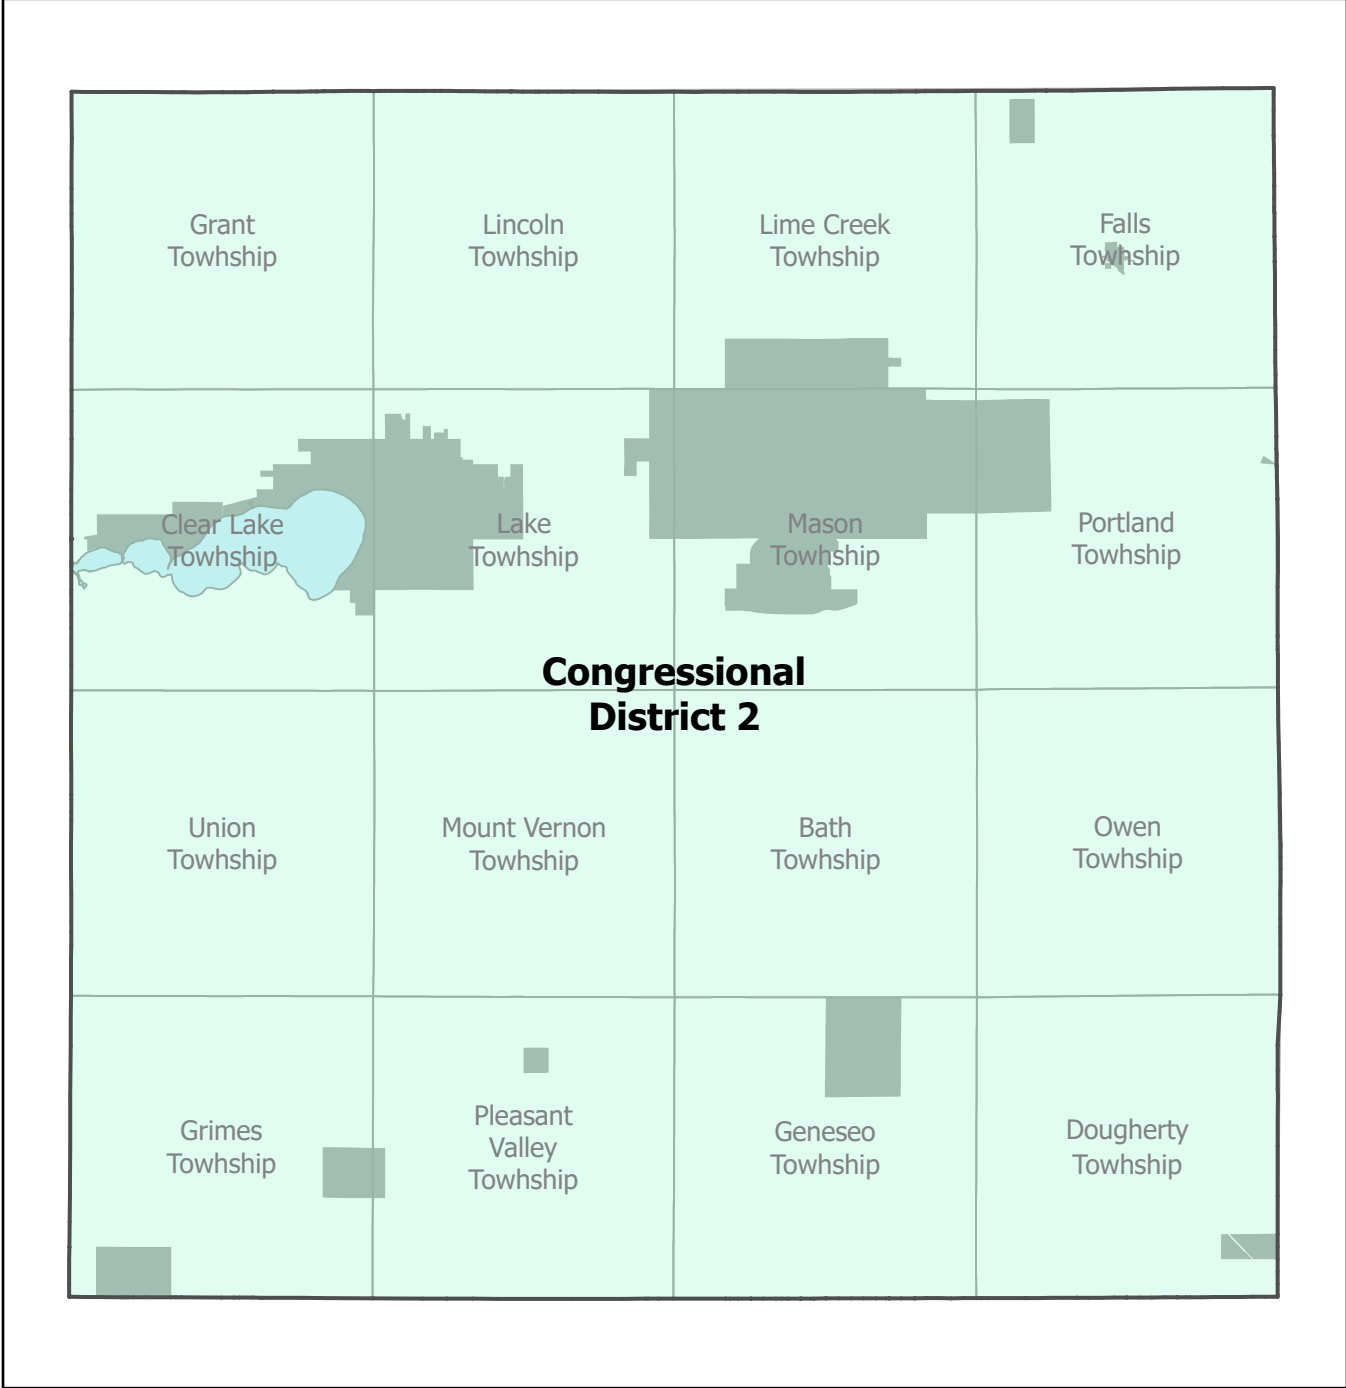

Legislative Districts US Representative

Map produced in the GIS Office of
the Cerro Gordo County Auditor
Updated December 2024