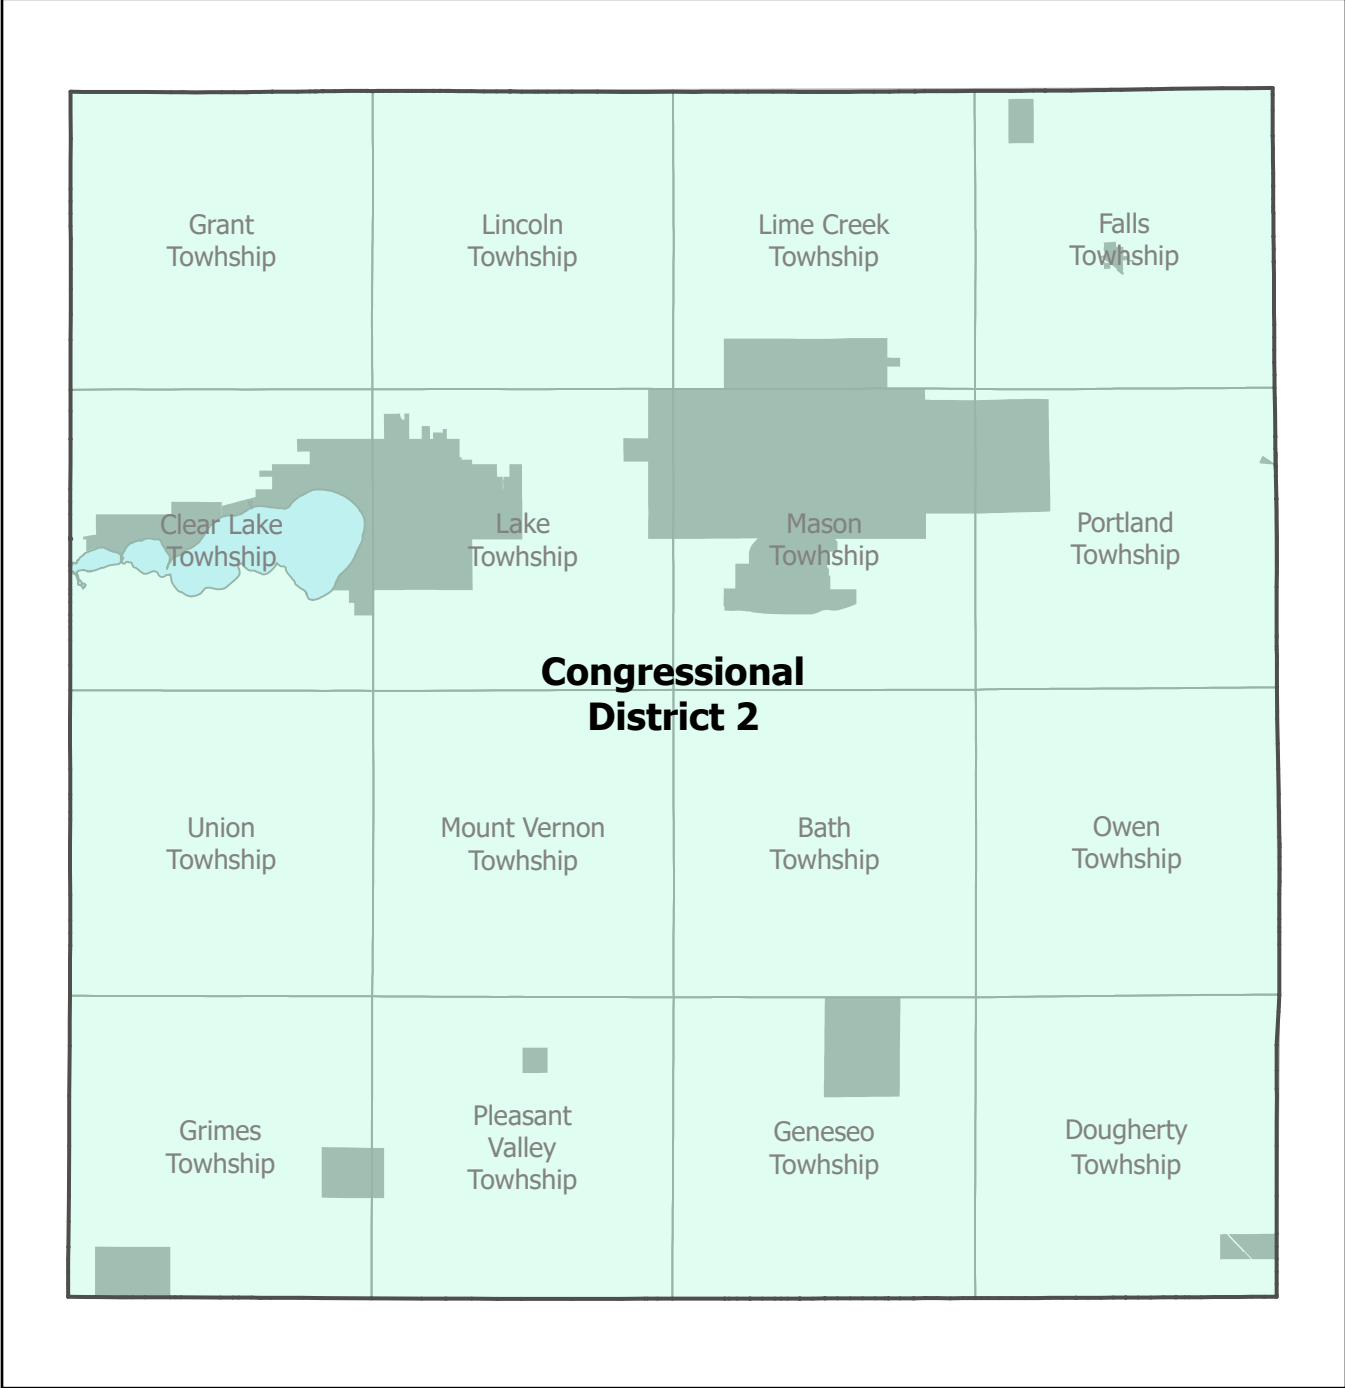

Legislative Districts US Representative

Map produced in the GIS Office of
the Cerro Gordo County Auditor
Updated March 2024