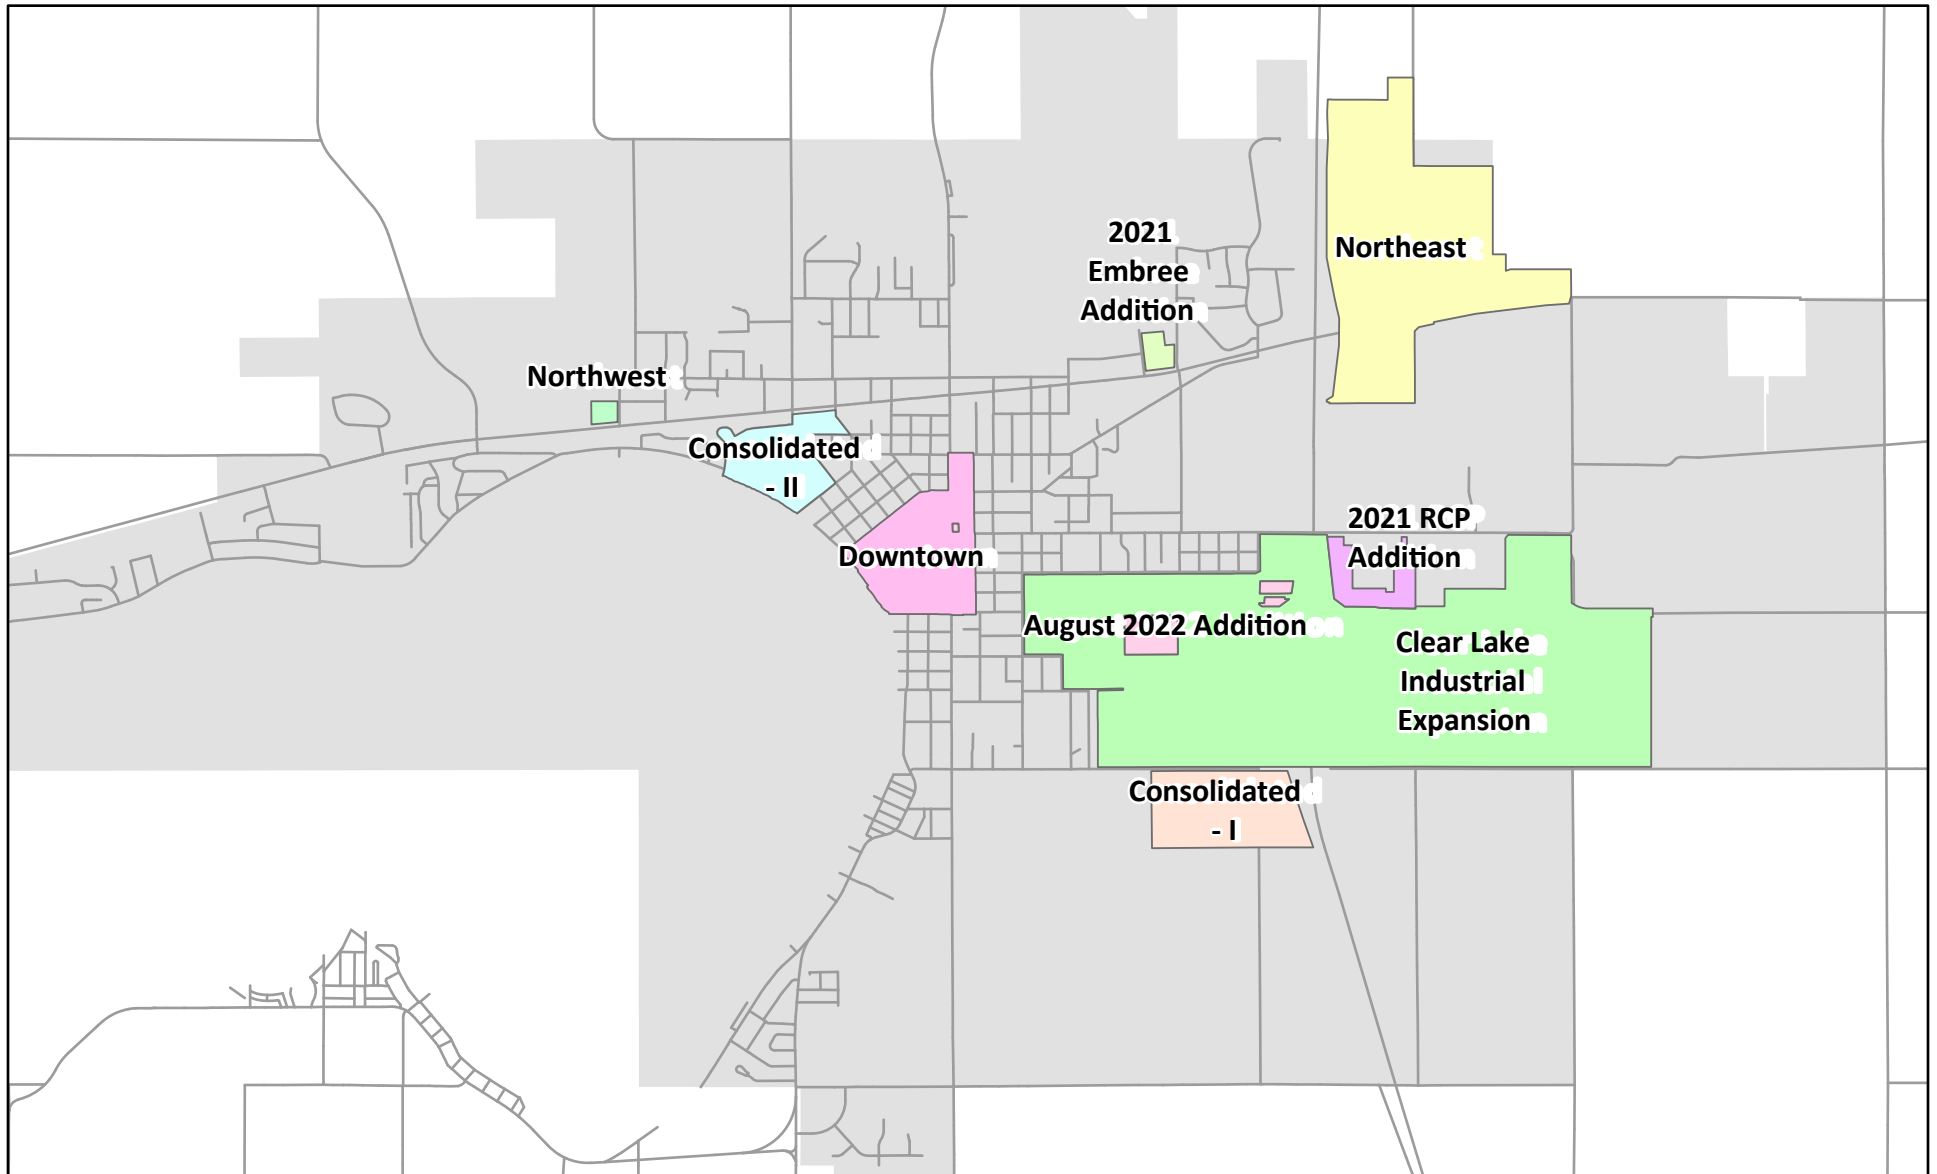

# Clear Lake TIF Areas

Map produced in the GIS Office of  
the Cerro Gordo County Auditor  
Updated February 2025