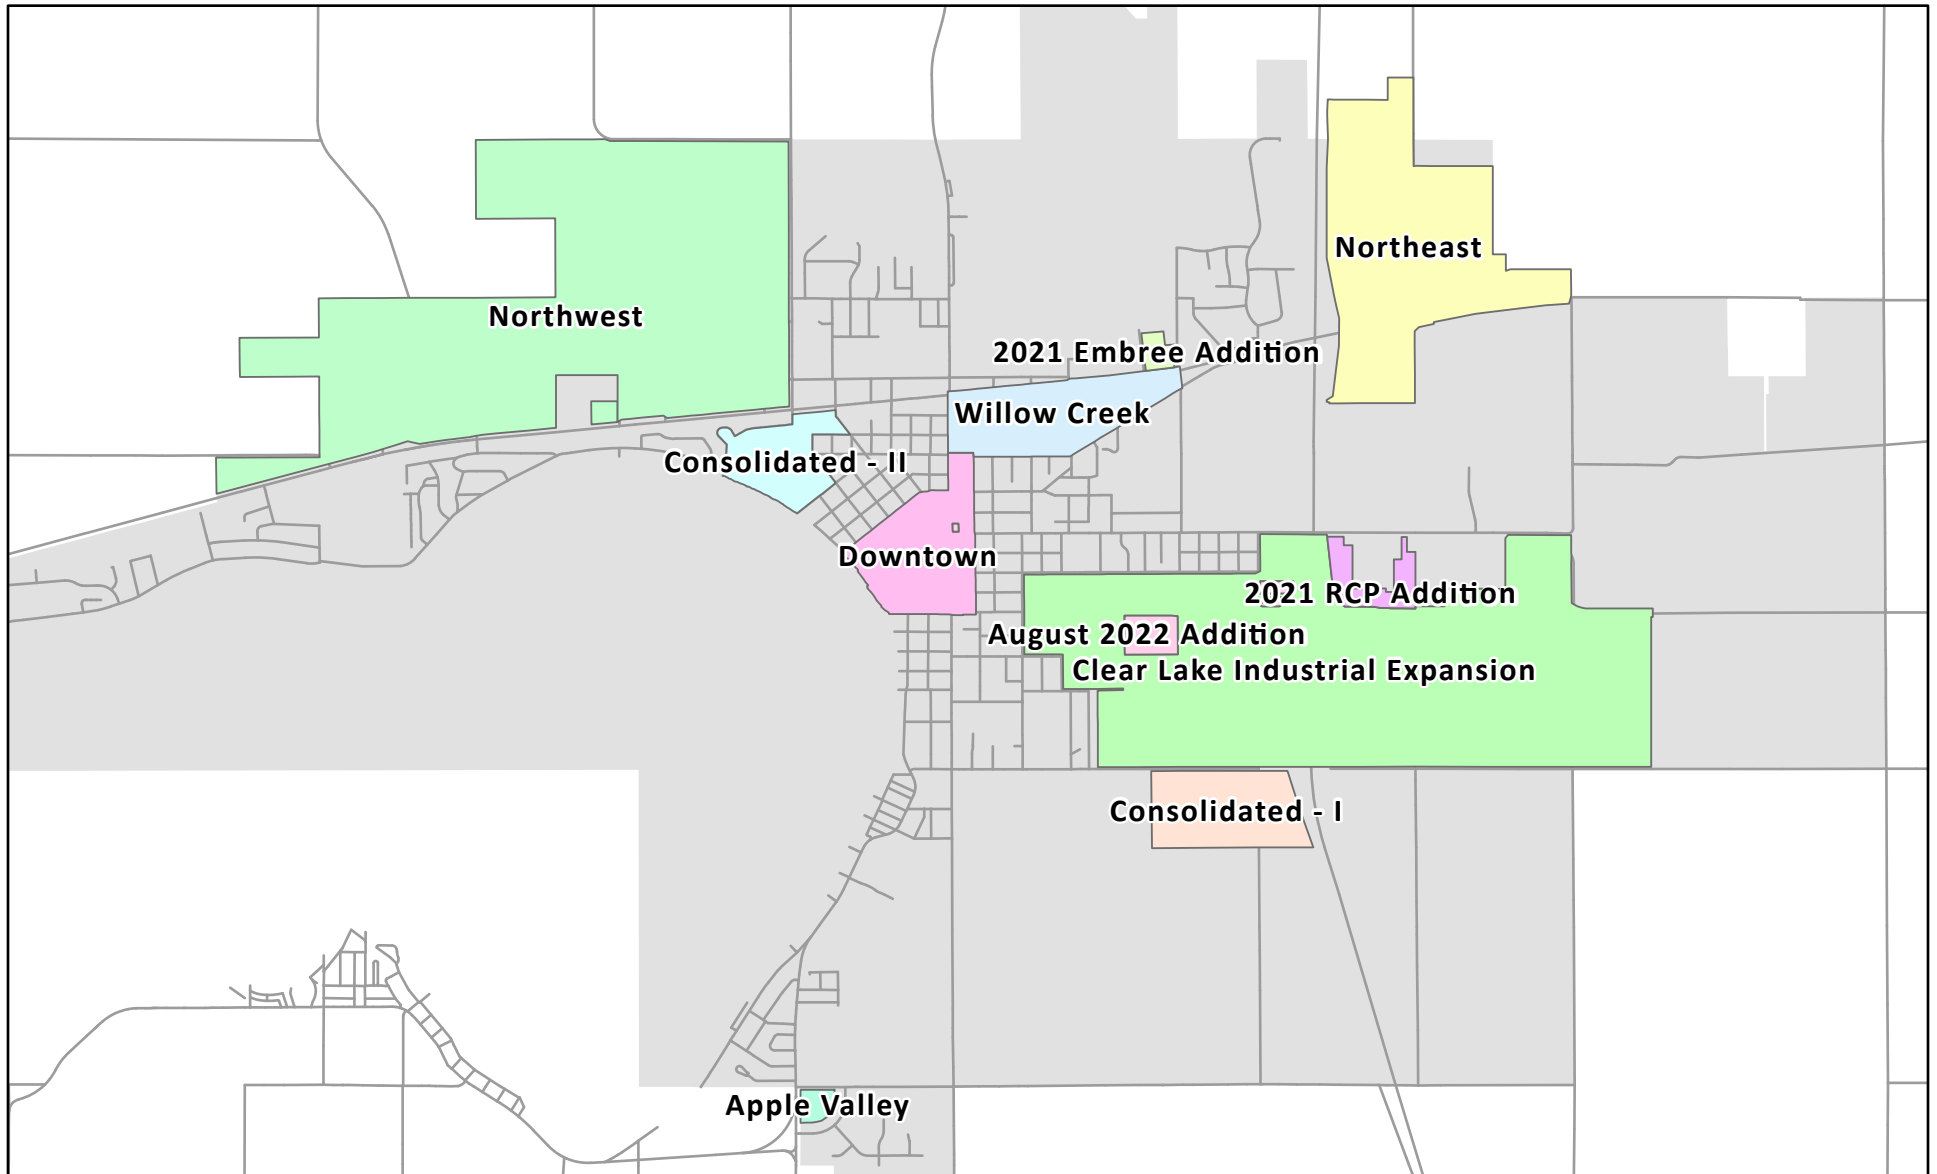

Clear Lake TIF Areas

Map produced in the GIS Office of
the Cerro Gordo County Auditor
Updated December 2024