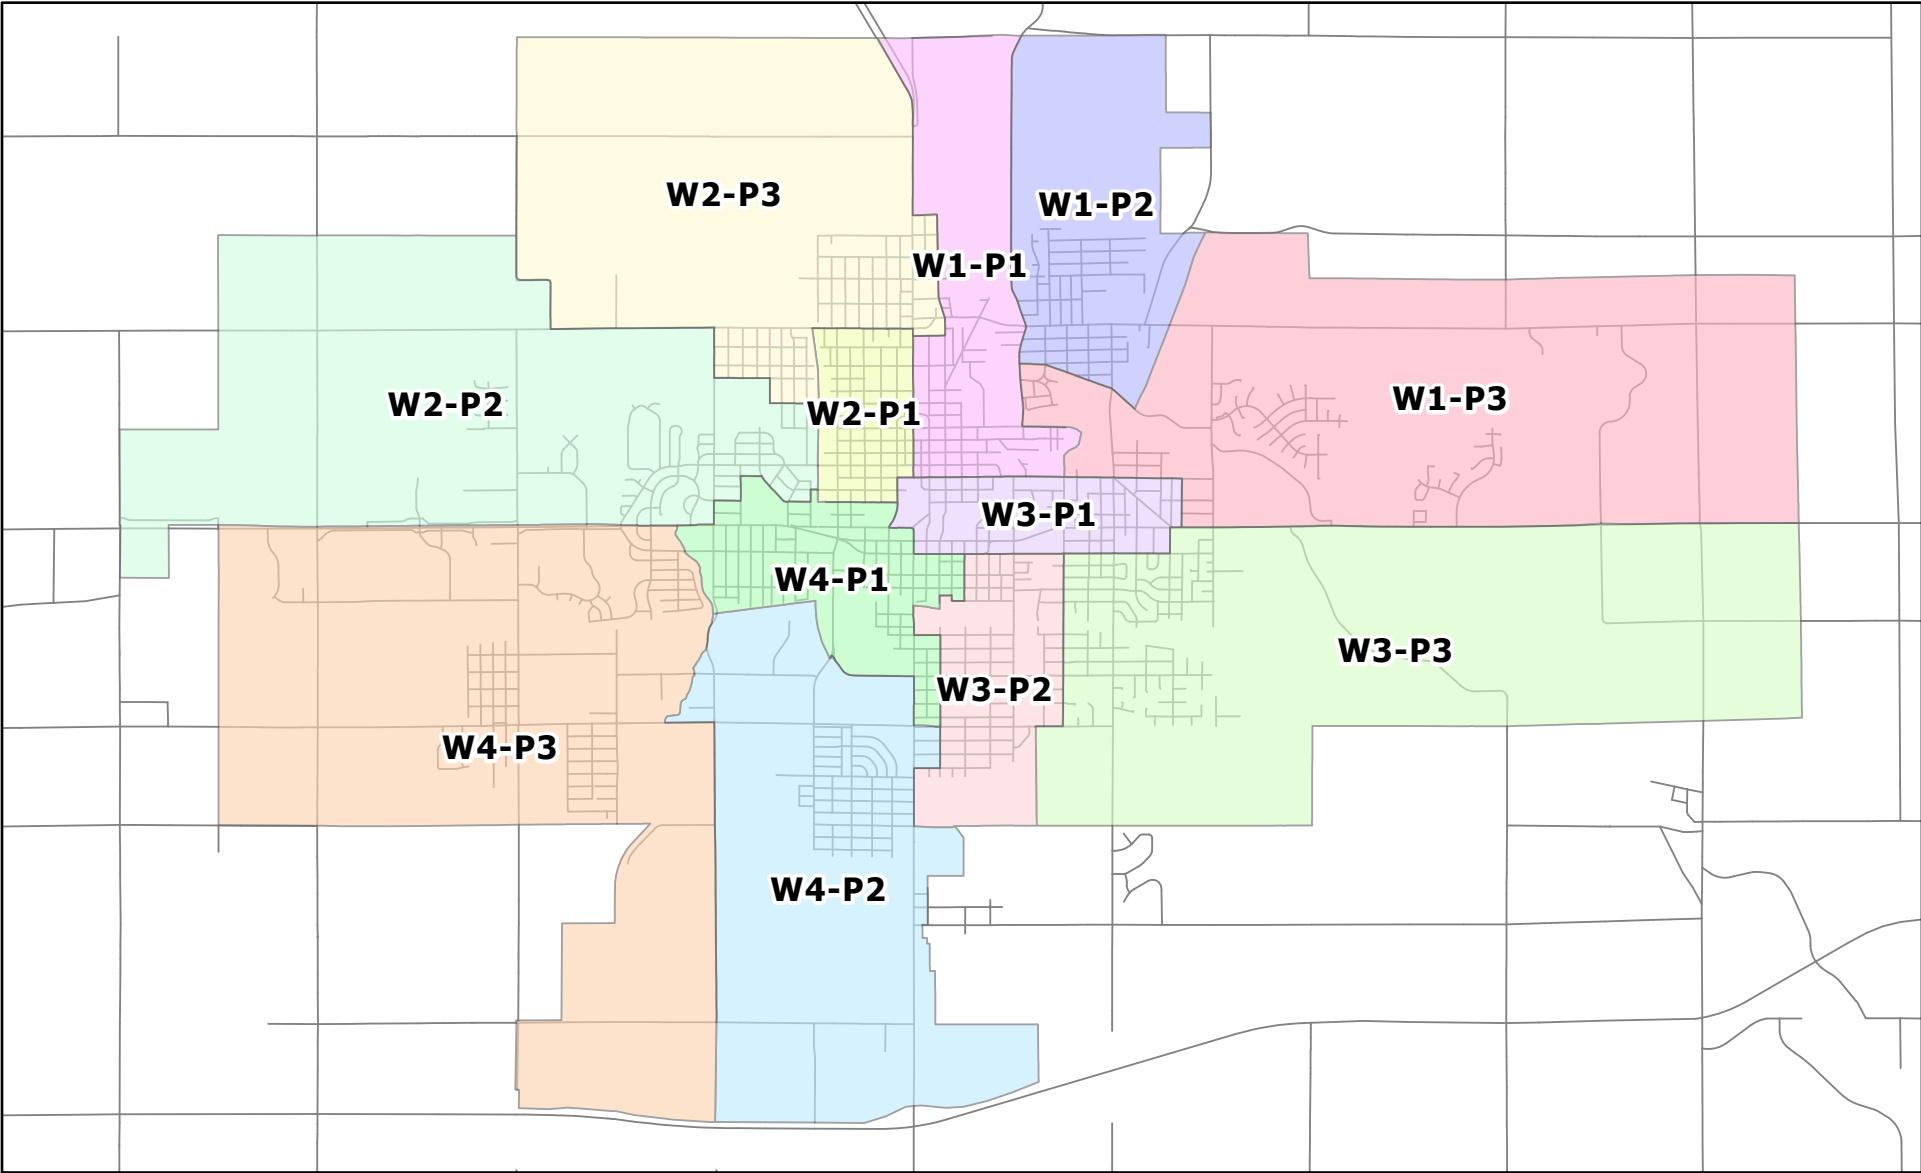

# Mason City Precincts

Map produced in the GIS Office of  
the Cerro Gordo County Auditor  
Updated January 2025